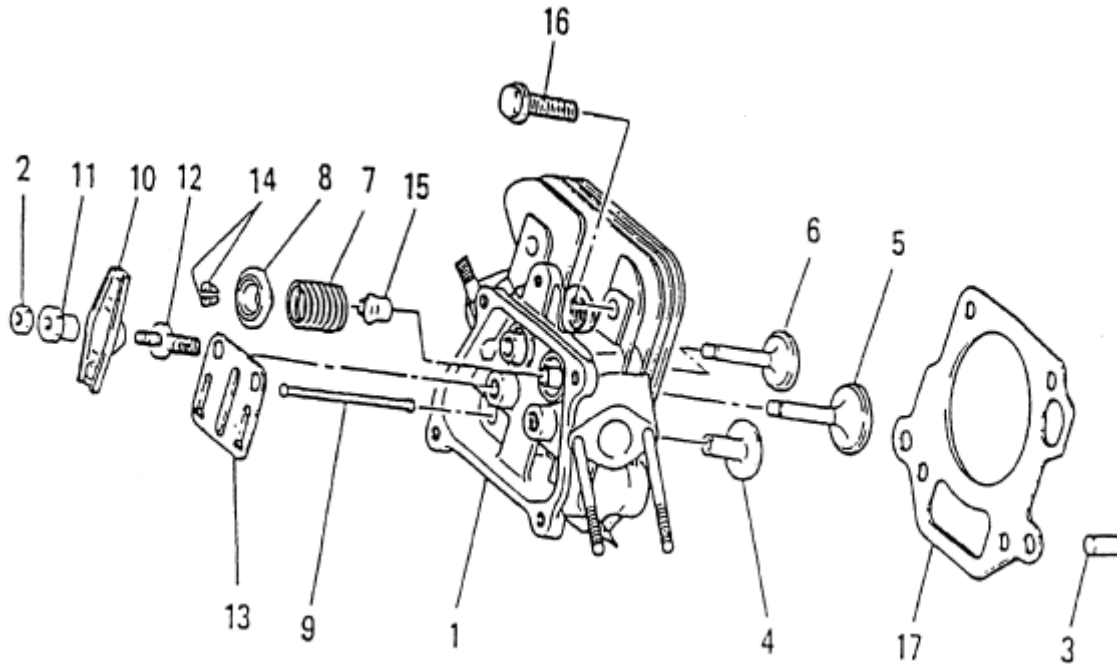

B. CYLINDER HEAD GROUP

Number	Part Number	Parts Name	Number Required	Remarks
1	KC02026AA	Cylinder Head Assy.	1	With B155B06X075
2	KU23009AA	Nut	2	
3	KU44001AA	Pin, Dowel	2	
4	KV24003AA	Tappet	2	
5	KV34003BA	Valve, Intake	1	
6	KV43003AA	Valve, Exhaust	1	
7	KV55005AA	Spring, Valve	2	
8	KV65003AA	Retainer, Valve, Spg.	2	
9	KV71005AA	Rod, Push	2	
10	KV72003AA	Arm, Rocker	2	
11	KV73002AA	Nut	2	
12	KV74002AA	Bolt	2	