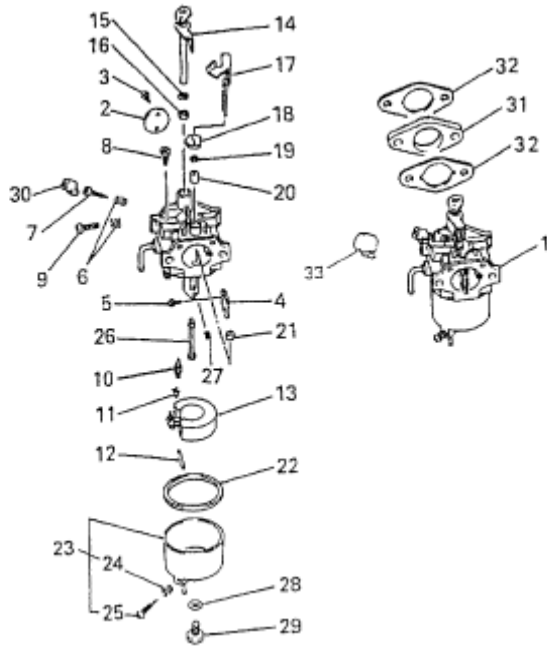

I. CARBURETOR GROUP

Number	Part Number	Parts Name	Number Required	Remarks
13	KK12008AE013	Float	1	
14	KK12008AE014	Shaft, Throttle	1	
15	KK12008AE015	Packing	1	
16	KK12008AE016	Seal	1	
17	KK12015DX017	Lever, Choke	1	
18	KK12008AE018	Ring	1	
19	KK12008AE019	Seal	1	
20	KK12008AE020	Ring	1	
21	KK12008AE021	Ring	1	
22	KK12008AE022	Packing	1	
23	KK12012DA023	Chamber, Float	1	Incl. No. 24, 25
24	FA27080XX003	Spring	1