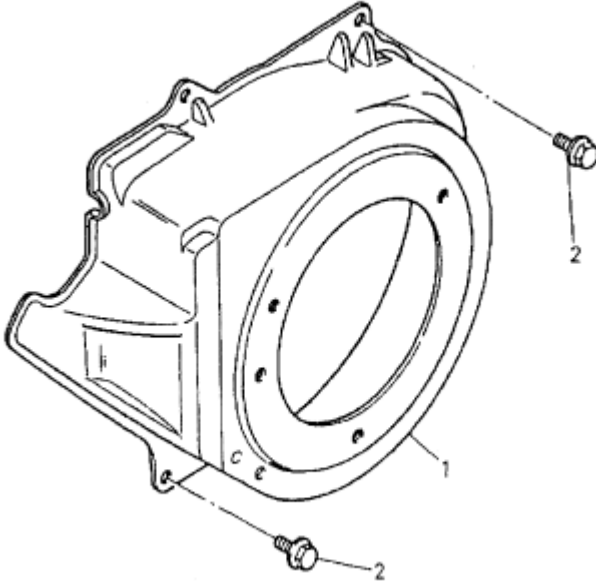

K. FAN COVER GROUP

Number	Part Number	Parts Name	Number Required	Remarks
1	KH25007GA	Cover, Fan	1	
2	B805B06X012	Bolt, Flange	4