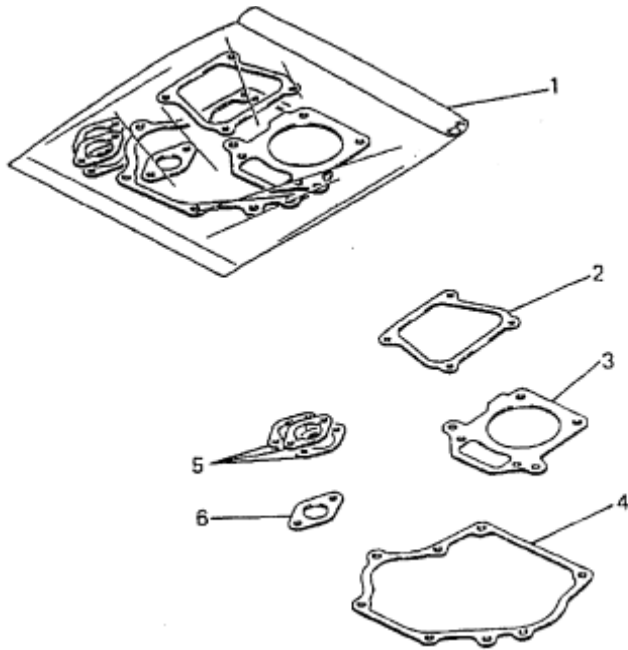

5. GASKET SET

Number	Part Number	Parts Name	Number Required	Remarks
1	KW39056BA	Gasket Set	1	Incl. No. 2-6
2	KW33001AB	Gasket, Head Cover	1	
3	KC66007AA	Gasket, Head	1	
4	KW31005AA	Gasket, Crankcase	1	
5	KW34029AA	Gasket, Carburetor	3	
6	KM70031AB	Gasket, Muffler	1