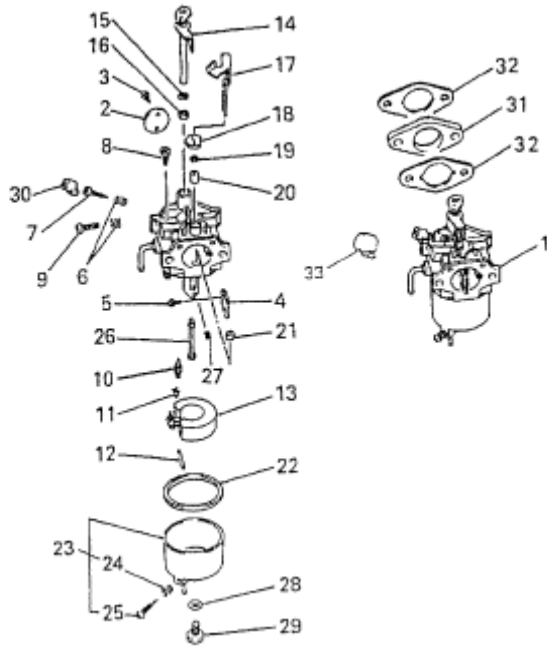

B. CYLINDER HEAD GROUP

Number	Part Number	Parts Name	Number Required	Remarks
13	KV75005AA	Plate	1	
14	KV75007AA	Cotter	4	
15	KW21003AA	Seal, Valve Stem	1	
16	B800B00X055	Bolt, Flange	4	
17	KC66007AA	Gasket, Head	1	

E. CRANKSHAFT GROUP

Number	Part Number	Parts Name	Number Required	Remarks
1	KD02033EA	Crankshaft Assy.	1	Incl. No. 2, 4
2	KD63020AA	Gear, Crankshaft	1	
3	KD63009AA	Gear	1	
4	W430B05X016	Key, Woodruff	1	
5	W430B05X016	Key, Woodruff	1	
6	KV01156AA	Camshaft Gear Assy.	1	Incl. No. 7, 8
7	KV83009DB	Pin	1	
8	S500P03	Snap Ring	1	

G. MAGNETO GROUP

Number	Part Number	Parts Name	Number Required	Remarks
1	KE12008DA	Flywheel	1	
2	KE24009AA	Coil, Ignition	1	
3	KE90073AA	Tube	1	
4	KU70007AA	Clip	1	
5	B805B06X030	Bolt, Flange	2	
6	FR41231	Nut	1	

I. CARBURETOR GROUP

Number	Part Number	Parts Name	Number Required	Remarks
1	KK12027AA	Carburetor (F)	1	Incl. No. 2-30, 33
2	KK12008AE002	Valve, Throttle	1	
3	KK12025AA003	Screw	2	
4	KK12008AE004	Valve, Choke	1	
5	KK12025AA005	Screw	2	
6	FA27080XX003	Spring	2	
7	KK13014AA007	Adjuster	1	
8	KK15016AA008	Jet, Pilot	1	
9	KK12008AE009	Screw	1	
10	KK12008AE110	Valve, Needle	1	
11	KK12008AE011	Clip	1	
12	KK12008AE012	Pin	1	