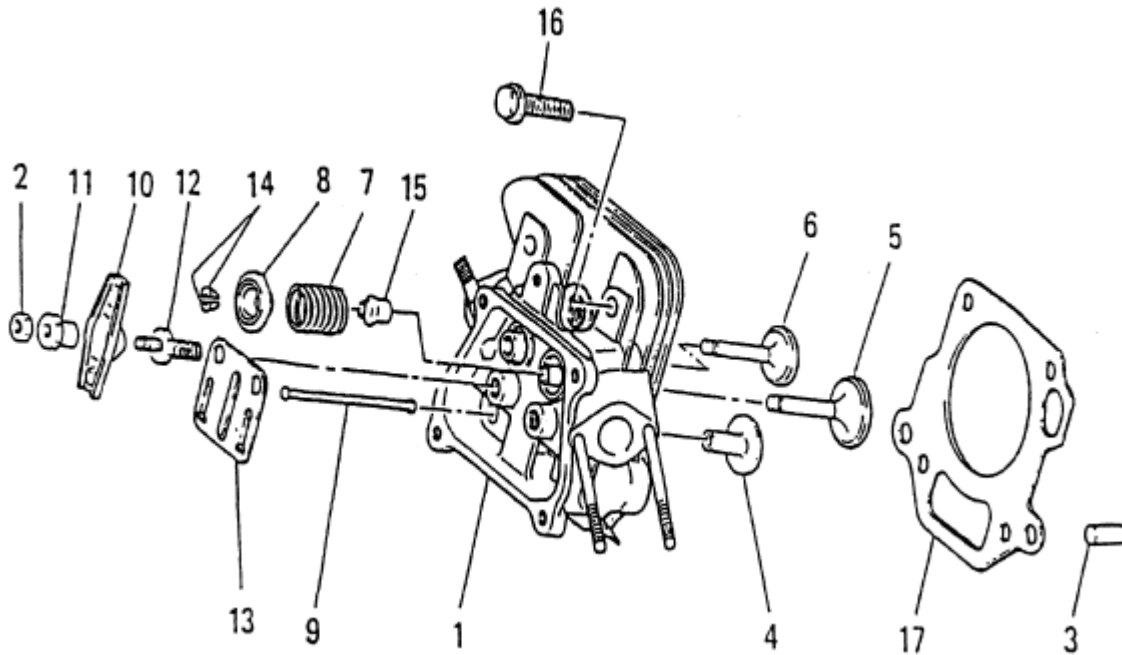

B. CYLINDER HEAD GROUP

Number	Part Number	Parts Name	Number Required	Remarks
1	KC02026AA	Cylinder Head Assembly	1	With B155B06X075
2	KU23009AA	Nut	2	
3	KU44001AA	Pin, Dowel	2	
4	KV24003AA	Tappet	2	
5	KV34003BA	Valve, Intake	1	
6	KV43003AA	Valve, Exhaust	1	
7	KV55005AA	Spring, Valve	2	
8	KV65003AA	Retainer, Valve Spg.	2	
9	KV71005AA	Rod, Push	2	
10	KV72003AA	Arm, Rocker	2	
11	KV73002AA	Nut	2	
12	KV74002AA	Bolt	2	

B. CYLINDER HEAD GROUP

Number	Part Number	Parts Name	Number Required	Remarks
13	KV75005AA	Plate	1	
14	KV75007AA	Cotter	4	
15	KW21004AA	Seal, Valve Stem	1	
16	B800B00X055	Bolt, Flange	4	
17	KC66007AA	Gasket, Head	1	