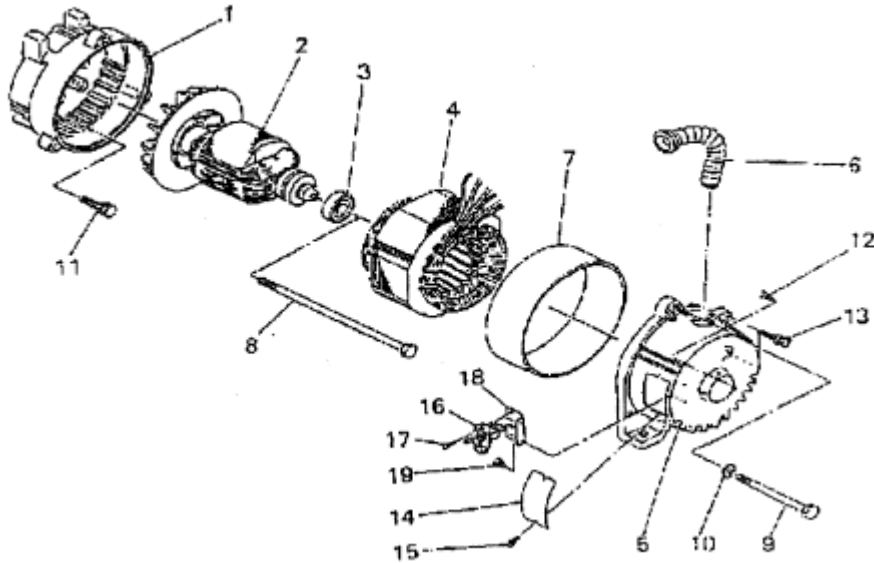

7. GENERATOR

Number	Part Number	Parts Name	Number Required	Remarks
1	KYG010000101	Bracket Front	1	
2	KYG020001820	Rotor	1	
3	KY0006205DDU	Bearing, Ball	1	
4	KYG040006840	MG Stator CP	1	
5	KYG080000920	MG Rear Cover	1	
6	KYG070000270	MG Bushing	1	
7	KYG120001300	Cover	1	
8	KY0013508235	Bolt	1	
9	KY0013506100	Bolt	3	
10	KY0030306000	Washer, Spg.	3	
11	KY0012208020	Bolt	6	
12	KY0011203006	MG Screw	1