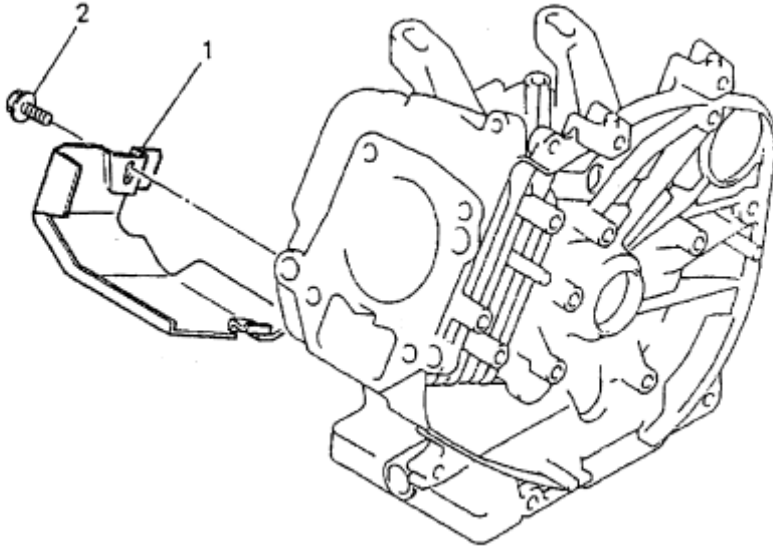

L. CYLINDER COVER GROUP

Number	Part Number	Parts Name	Number Required	Remarks
1	KH40019AA	Cover, Cylinder	1	
2	B805B06X012	Bolt, Flange	1