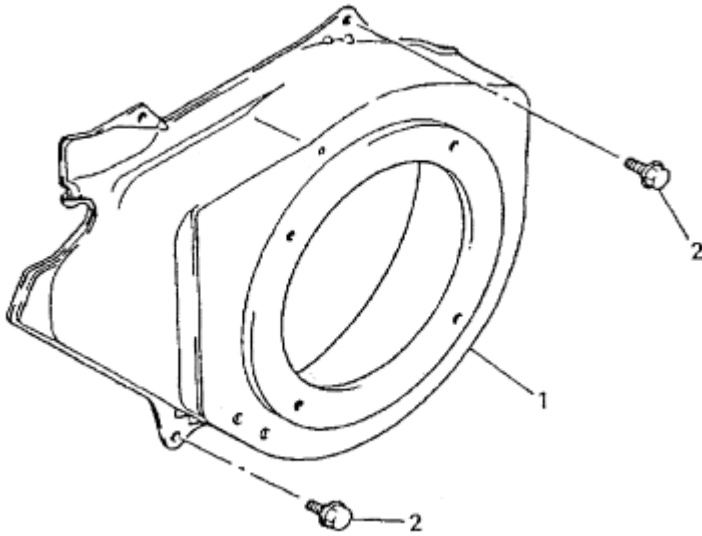

K. FAN COVER GROUP

Number	Part Number	Parts Name	Number Required	Remarks
1	KH28005JA	Cover, Fan	1	
2	B805B06X012	Bolt, Flange	4