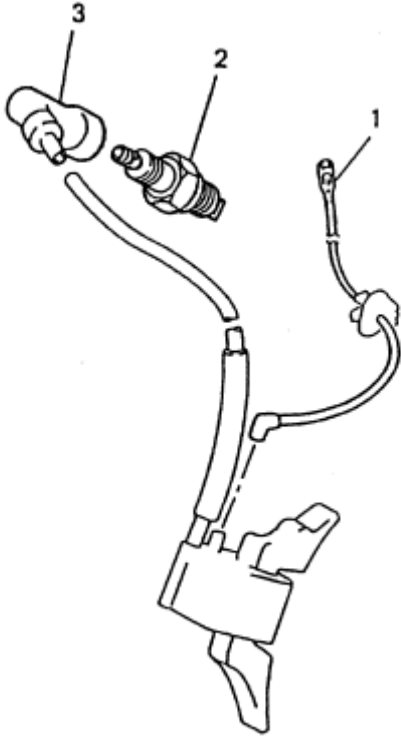

2. LEAD WIRE, PLUG

Number	Part Number	Parts Name	Number Required	Remarks
1	KE90101AA	Wire, Lead	1	
2	KE41005AA	Plug, Spark	1	BPR5ES
3	KE42024AA	Cap, Plug	1