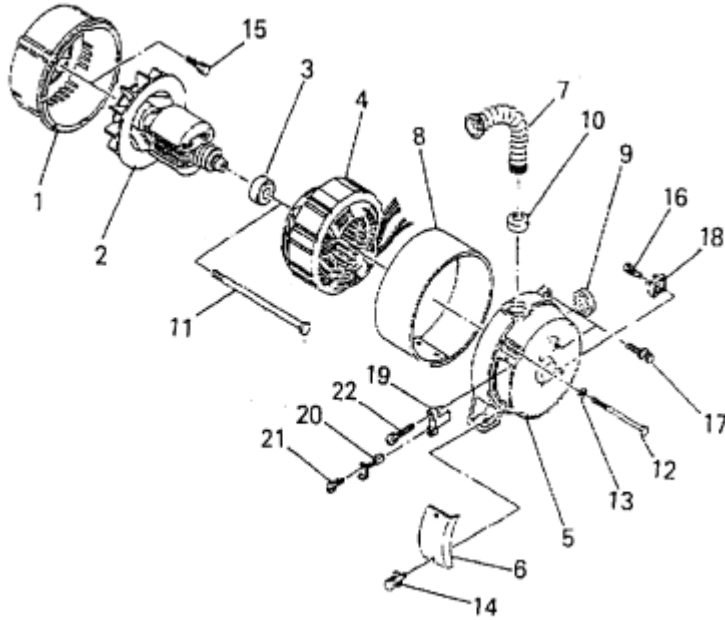

7. GENERATOR

Number	Part Number	Parts Name	Number Required	Remarks
1	KYG010000061	Bracket, Front	1	
2	KYG020001790	Rotor	1	
3	KY0006205DDU	Bearing, Ball	1	
4	KYG040008160	MG Stator CP	1	
5	KYG080000970	MG Rear Cover	1	
6	KYG110000020	MG Brush Cover	1	
7	KYG070000270	MG Bushing	1	
8	KYG120001320	Cover	1	
9	KYG082000010	Cap	1	
10	KYG082000020	Cap	1	
11	KY0013510240	Bolt	1	
12	KY0031508150	Bolt	4