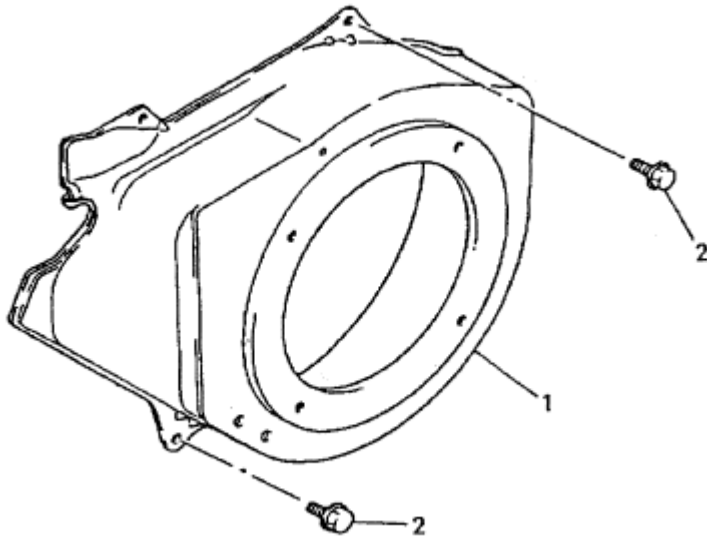

K. FAN COVER GROUP

Number	Part Number	Parts Name	Number Required	Remarks
1	KH28005JA	Cover, Fan	1	
2	B805B06X012	Bolt, Flange	4