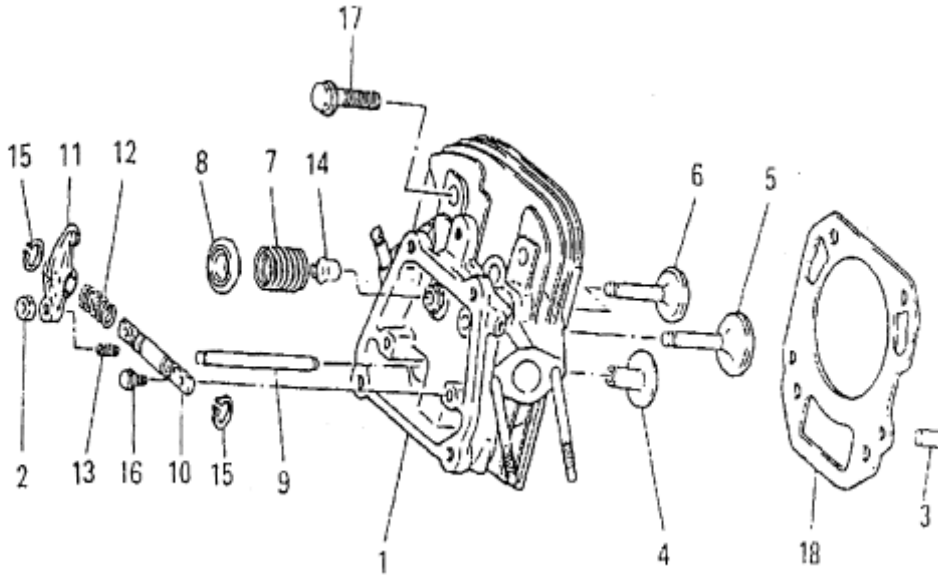

A. CYLINDER BLOCK GROUP

Number	Part Number	Parts Name	Number Required	Remarks
1	KB47001CA	Cylinder Block	1	
2	KW11006AA	Bearing, Ball	1	
3	KW29002AA	Oil Seal	1	
4	S111X62X030	Bearing, Ball	1	#6203
5	ZZ70013A	Gasket	2	
6	FN11223	Plug, Drain	2	

B. CYLINDER HEAD GROUP

Number	Part Number	Parts Name	Number Required	Remarks
1	KC02033AA	Cylinder Head Assembly	1	With B155B06X095
2	FR46870	Nut	2	
3	KU44001AA	Pin, Dowel	2	
4	KV25001AA	Tappet	2	
5	KV37001AA	Valve, Intake	1	
6	KV45005AA	Valve, Exhaust	1	
7	KV56001AA	Spring, Valve	2	
8	KV68001AA	Retainer, Valve Spring	2	
9	KV71007AA	Rod, Push	2	
10	KV72004AA	Shaft, Rocker Arm	1	
11	KV72005AA	Arm, Rocker	2	
12	KV72006AA	Spring, Rocker Shaft	1	