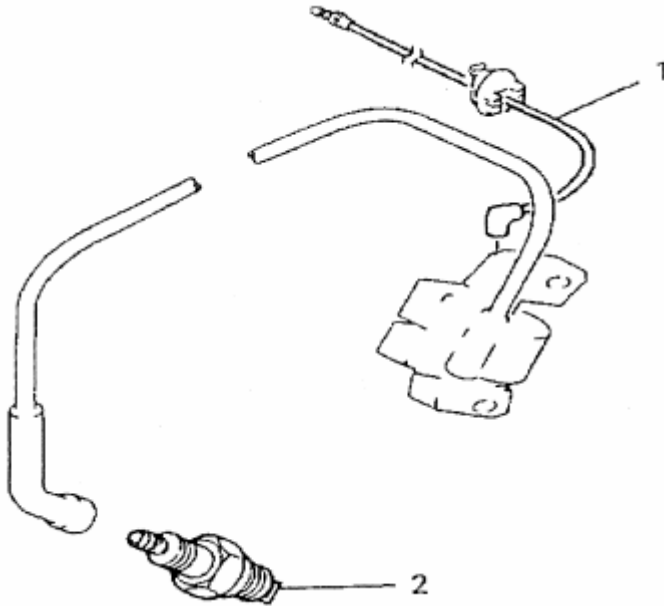

2. LEAD WIRE, PLUG

Number	Part Number	Parts Name	Number Required	Remarks
1	KE90101AA	Wire, Lead	1	
2	KE41005AA	Plug, Spark	1	BPR5ES