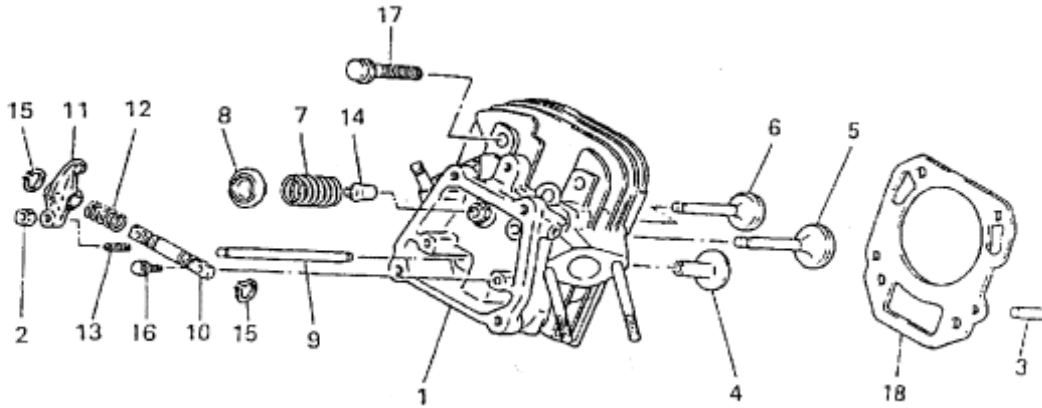

## Parts Breakdown

## A. CYLINDER BLOCK GROUP

Number	Part Number	Parts Name	Number Required	Remarks
1	KB47001CA	Cylinder Block	1	
2	KW11006AA	Bearing, Ball	1	
3	KW29002AA	Oil Seal	1	
4	S111X62X030	Bearing, Ball	1	#6203
5	ZZ70013A	Gasket	2	
6	FN11223	Plug, Drain	2	

## B. CYLINDER HEAD GROUP

Number	Part Number	Parts Name	Number Required	Remarks
1	KC02033AA	Cylinder Head Assembly	1	With B155B06X095
2	FR46870	Nut	2	
3	KU44001AA	Pin, Dowel	2	
4	KV25001AA	Tappet	2	
5	KV37001AA	Valve, Intake	1	
6	KV45005AA	Valve, Exhaust	1	
7	KV56001AA	Spring, Valve	2	
8	KV68001AA	Retainer, Valve Spring	2	
9	KV71007AA	Rod, Push	2	
10	KV72004AA	Shaft, Rocker Arm	1	
11	KV72005AA	Arm, Rocker	2	
12	KV72006AA	Spring, Rocker Shaft	1	