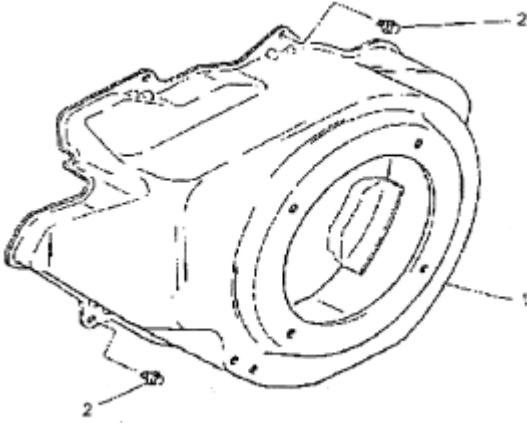

K. FAN COVER GROUP

Number	Part Number	Parts Name	Number Required	Remarks
1	KH28007AA	Cover, Fan	1	
2	B805B06X012	Bolt, Flange	4