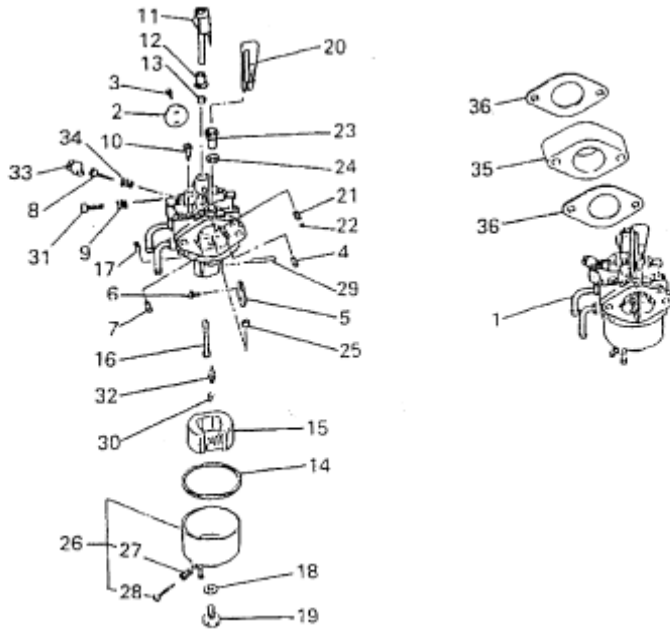

I. CARBURETOR GROUP

Number	Part Number	Parts Name	Number Required	Remarks
13	KK12008AE016	Seal	1	
14	KK15003AE014	Packing	1	
15	KK15003AE015	Float	1	
16	KK74524BA027	Nozzle, Main	1	
17	KK74525CA075	Jet, Main	1	
18	KK15003AE018	Packing	1	
19	KK16009AA019	Bolt	1	
20	KK16009AB020	Lever, Choke	1	
21	FR45930XX015	Spring	1	
22	FR45930XX016	Ball, Steel	1	
23	KK13002AA017	Ring	1	
24	KK13002AA028	Felt	1