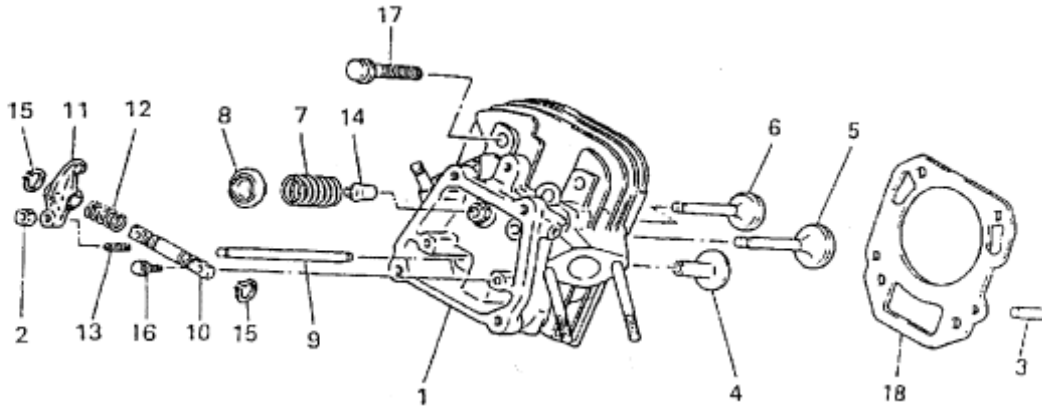

## Parts Breakdown

## A. CYLINDER BLOCK GROUP

Number	Part Number	Parts Name	Number Required	Remarks
1	KB47001CA	Cylinder Block	1	
2	KW11006AA	Bearing, Ball	1	
3	KW29002AA	Oil Seal	1	
4	S111X62X030	Bearing, Ball	1	#6203
5	ZZ70013A	Gasket	2	
6	FN11223	Plug, Drain	2	

## B. CYLINDER HEAD GROUP

Number	Part Number	Parts Name	Number Required	Remarks
1	KC02033AA	Cylinder Head Assembly	1	With B155B06X095
2	FR46870	Nut	2	
3	KU44001AA	Pin, Dowel	2	
4	KV25001AA	Tappet	2	
5	KV37001AA	Valve, Intake	1	
6	KV45005AA	Valve, Exhaust	1	
7	KV56001AA	Spring, Valve	2	
8	KV68001AA	Retainer, Valve Spring	2	
9	KV71007AA	Rod, Push	2	
10	KV72004AA	Shaft, Rocker Arm	1	
11	KV72005AA	Arm, Rocker	2	
12	KV72006AA	Spring, Rocker Shaft	1	

## B. CYLINDER HEAD GROUP

Number	Part Number	Parts Name	Number Required	Remarks
13	KV73003AA	Screw, Adjust	2	
14	KV21004AA	Seal, Valve Stem	1	
15	S510P12	Snap Ring	2	
16	B800B06X020	Bolt, Flange	2	
17	B800B10X065	Bolt, Flange	4	
18	KC68001AA	Gasket, Head	1	