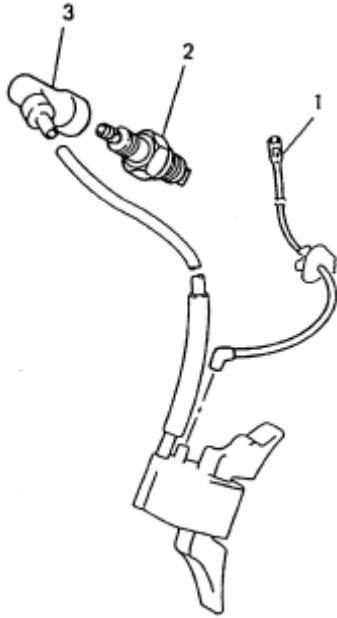

2. LEAD WIRE, PLUG, CAP

Number	Part Number	Parts Name	Number Required	Remarks
1	KE90057AA	Wire, Lead	1	
2	KE41005AA	Plug, Spark	1	BPR5ES
3	KE42027AA	Cap, Plug	1