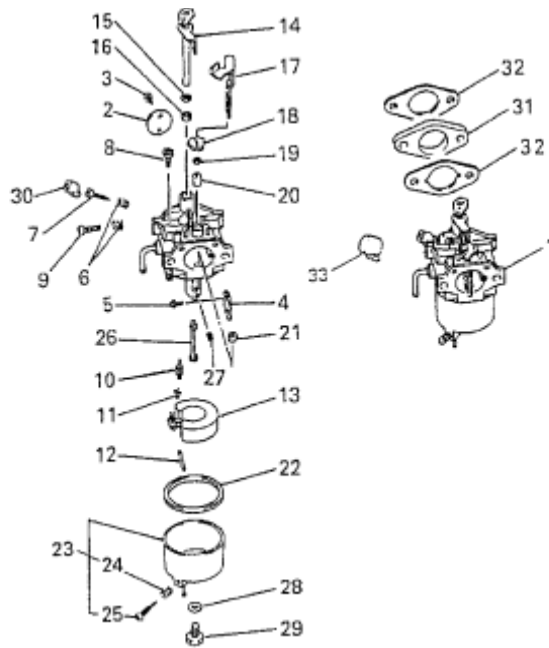

I. CARBURETOR GROUP

Number	Part Number	Parts Name	Number Required	Remarks
13	KK12008AE013	Float	1	
14	KK12008AE014	Shaft, Throttle	1	
15	KK12008AE015	Packing	1	
16	KK12008AE016	Seal	1	
17	KK12022AA017	Lever, Choke	1	
18	KK12008AE018	Ring	1	
19	KK12008AE019	Seal	1	
20	KK12008AE020	Ring	1	
21	KK12008AE021	Ring	1	
22	KK12008AE022	Packing	1	
23	KK12012DA023	Chamber, Float	1	Incl. No. 24, 25
24	FA27080XX003	Spring	1