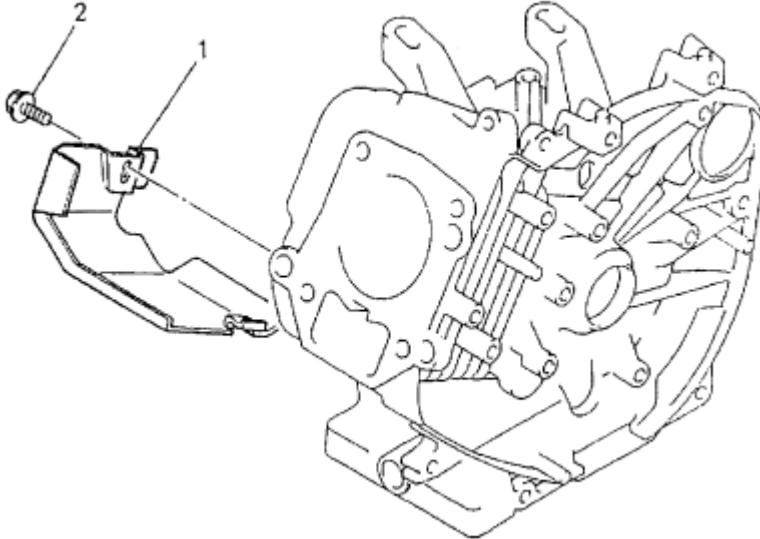

L. CYLINDER COVER GROUP

Number	Part Number	Parts Name	Number Required	Remarks
1	KH40019AA	Cover, Cylinder	1	
2	B805B06X012	Bolt, Flange	1