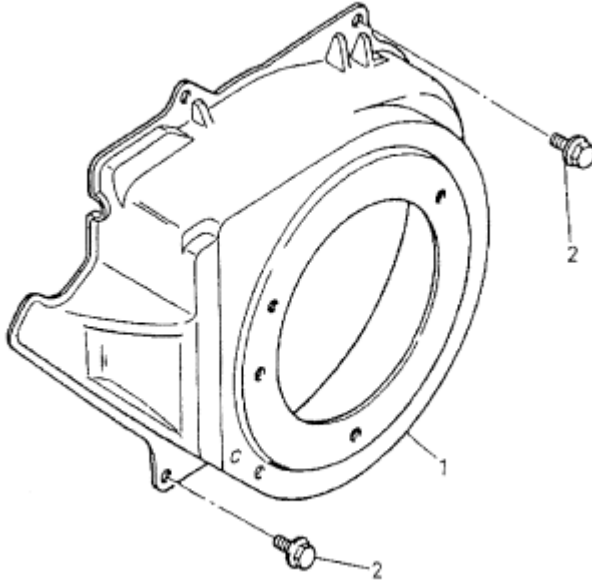

K. FAN COVER GROUP

Number	Part Number	Parts Name	Number Required	Remarks
1	KH25007GA	Cover, Fan	1	
2	B805B06X012	Bolt, Flange	4