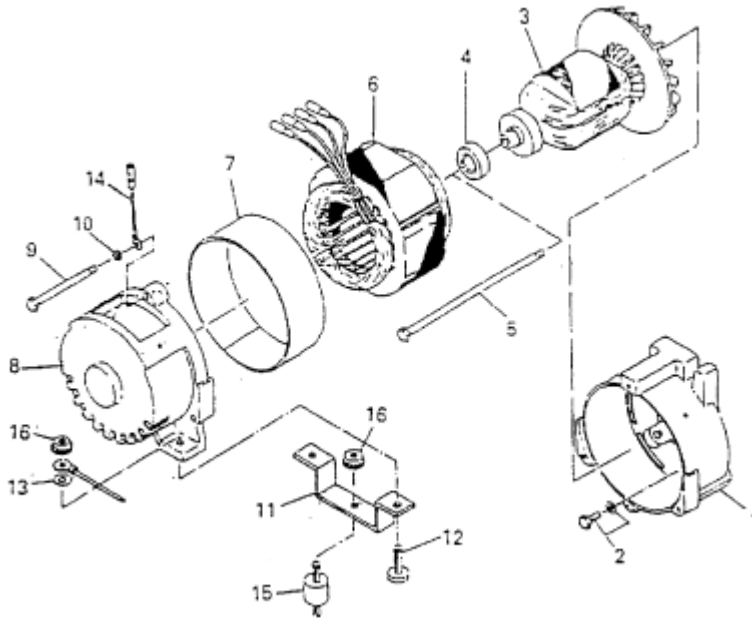

7. GENERATOR

Number	Part Number	Parts Name	Number Required	Remarks
13	KY0030008000	Washer	1	
14	KYC041000070	MG Earth Wire	1	
15	KYG060000650	MG Rubber Mount Un	1	
16	KY0022008000	Nut, Flange	3