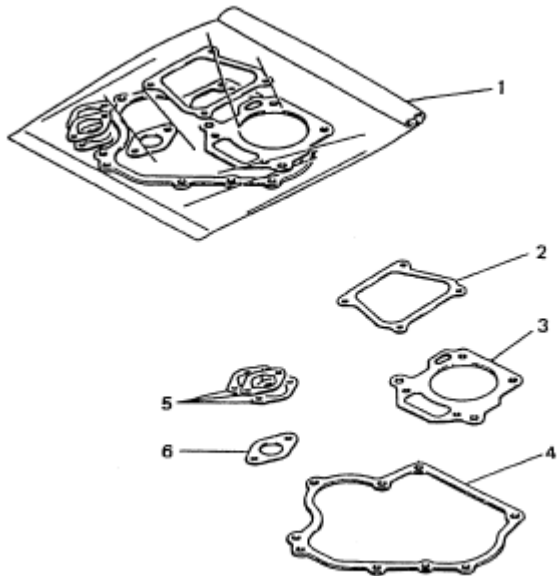

5. GASKET SET

Number	Part Number	Parts Name	Number Required	Remarks
1	KW39056BA	Gasket Set	1	Incl. No. 2-6
2	KW33001AB	Gasket, Head Cover	1	
3	KC66007AA	Gasket, Head	1	
4	KW31005AA	Gasket, Crankcase	1	
5	KW34029AA	Gasket, Carburetor	3	
6	KM70031AB	Gasket Muffler	1