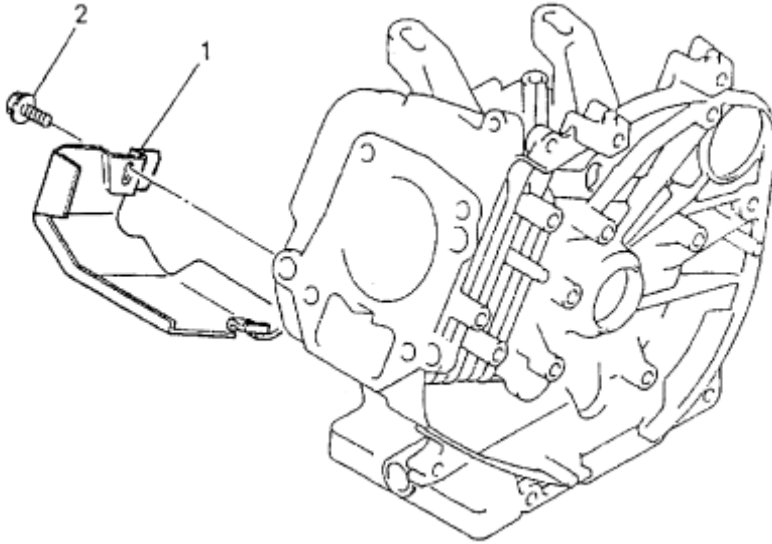

L. CYLINDER COVER GROUP

Number	Part Number	Parts Name	Number Required	Remarks
1	KH40019AA	Cover, Cylinder	1	
2	B805B06X012	Bolt, Flange	1