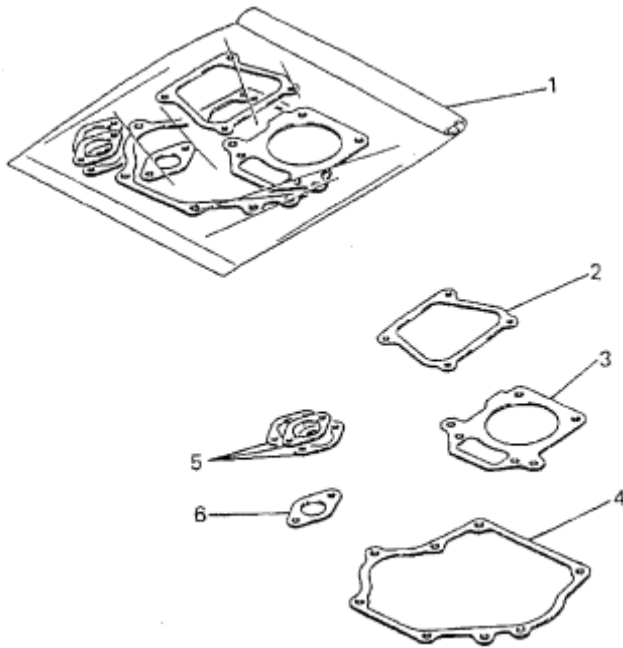

5. GASKET SET

Number	Part Number	Parts Name	Number Required	Remarks
1	KW39057CA	Gasket Set	1	Incl. No. 2-6
2	KW33001AB	Gasket, Head Cover	1	
3	KC66008AA	Gasket, Head	1	
4	KW31008AA	Gasket, Crankcase	1	
5	KW34029AA	Gasket, Carburetor	3	
6	KW70031AB	Gasket Muffler	1