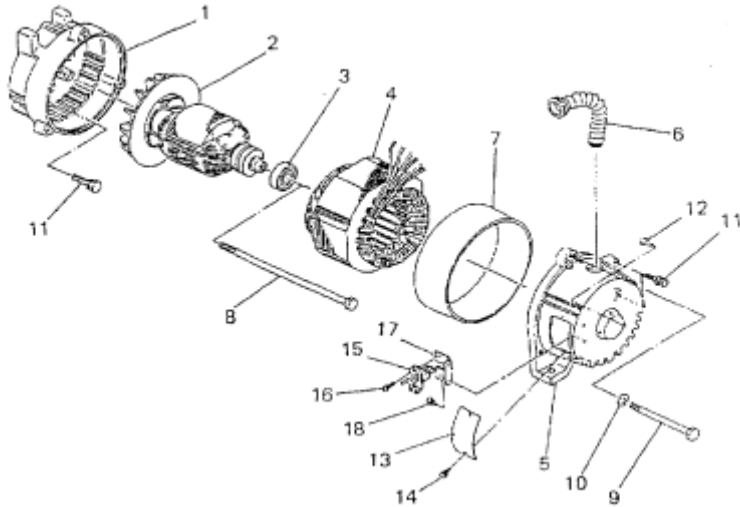

7. GENERATOR

Number	Part Number	Parts Name	Number Required	Remarks
1	KYG010000101	Bracket, Front	1	
2	KYG020002090	MG Rotor	1	
3	KY0006203VV0	MG Bearing, Ball	1	
4	KYG040008690	MG Stator CP	1	
5	KYG080000920	MG Rear Cover	1	
6	KYG070000270	MG Bushing	1	
7	KYG120001201	Cover	1	
8	KY0013508245	Bolt	1	
9	KY0013506110	Bolt	3	
10	KY0030306000	Washer, Spg	3	
11	KY0012208020	Bolt	6	
12	KY0011403006	Screw	1