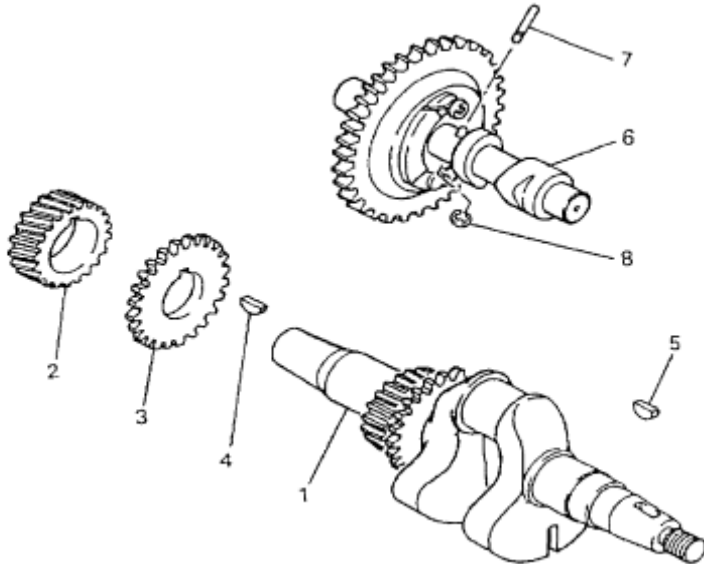

E. CRANKSHAFT GROUP

Number	Part Number	Parts Name	Number Required	Remarks
1	KD02031EA	Crankshaft Assy.	1	Incl. No. 2, 4
2	KD63023AA	Gear	1	
3	KD63022AA	Gear	1	
4	W430B05X016	Key, Woodruff	1	
5	W430B05X016	Key, Woodruff	1	
6	KV01157AA	Camshaft Gear Assy.	1	Incl. No. 7, 8
7	S500P03	Snap Ring	1