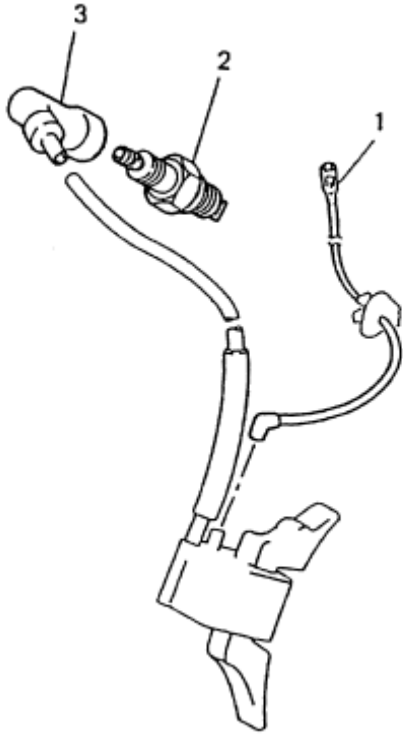

2. LEAD WIRE, PLUG, CAP

Number	Part Number	Parts Name	Number Required	Remarks
1	KE90101AA	Wire, Lead	1	
2	KE41005AA	Plug, Spark	1	BPR5ES
3	KE42024AA	Cap, Plug	1