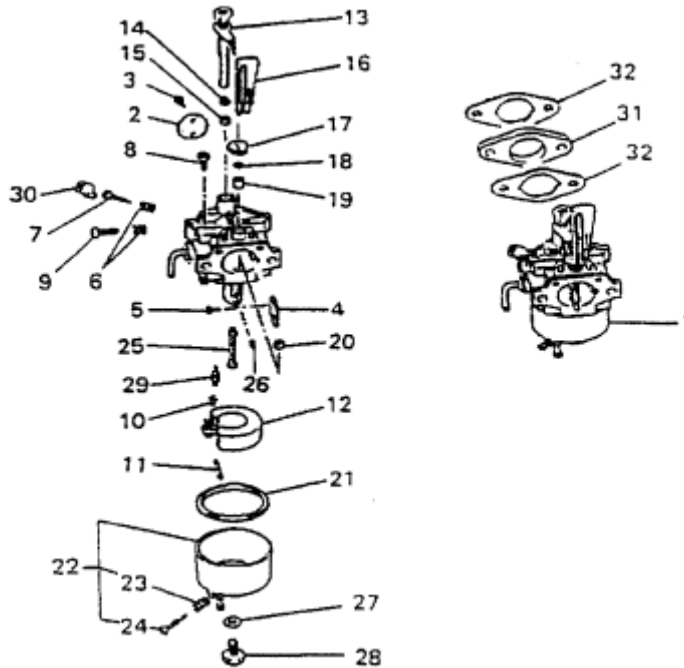

I. CARBURETOR GROUP

Number	Part Number	Parts Name	Number Required	Remarks
13	KK13007YX014	Shaft, Throttle	1	
14	KK12008AE015	Packing	1	
15	KK12008AE016	Seal	1	
16	KK12015DX017	Lever, Choke	1	
17	KK12008AE018	Ring	1	
18	KK12008AE019	Seal	1	
19	KK12008AE020	Ring	1	
20	KK12008AE021	Ring	1	
21	KK12008AE022	Packing	1	
22	KK12012DA023	Chamber, Float	1	Incl. No. 23, 24
23	FA27080XX003	Spring	1	
24	KK15001AA018	Screw	1