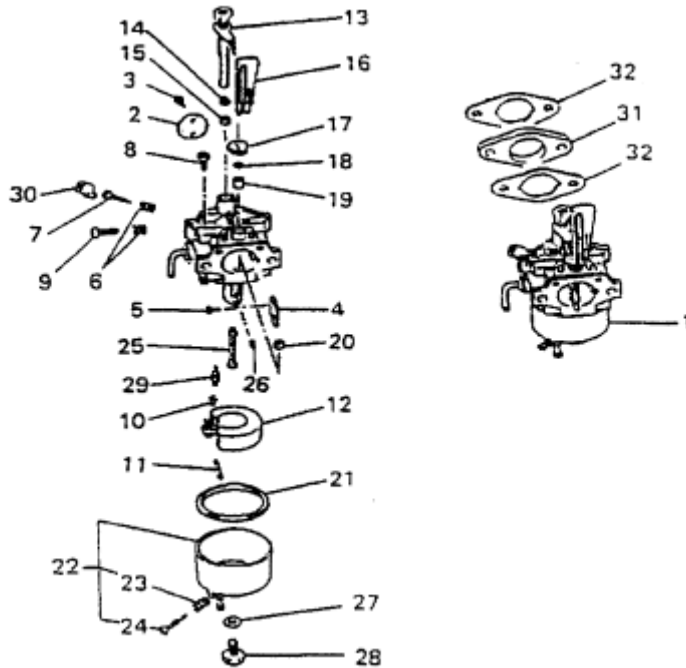

I. CARBURETOR GROUP

Number	Part Number	Parts Name	Number Required	Remarks
25	KK74524BC010	Nozzle, Main	1	
26	KK74525CA763	Jet, Main	1	
27	KK12008AE026	Packing	1	
28	KK12008AE027	Bolt	1	
29	KK12008AE120	Valve, Needle	1	
30	KK13014AA030	Cap	1	
31	KK33005AA	Insulator	1	
32	KW34029AA	Gasket, Carburetor	2