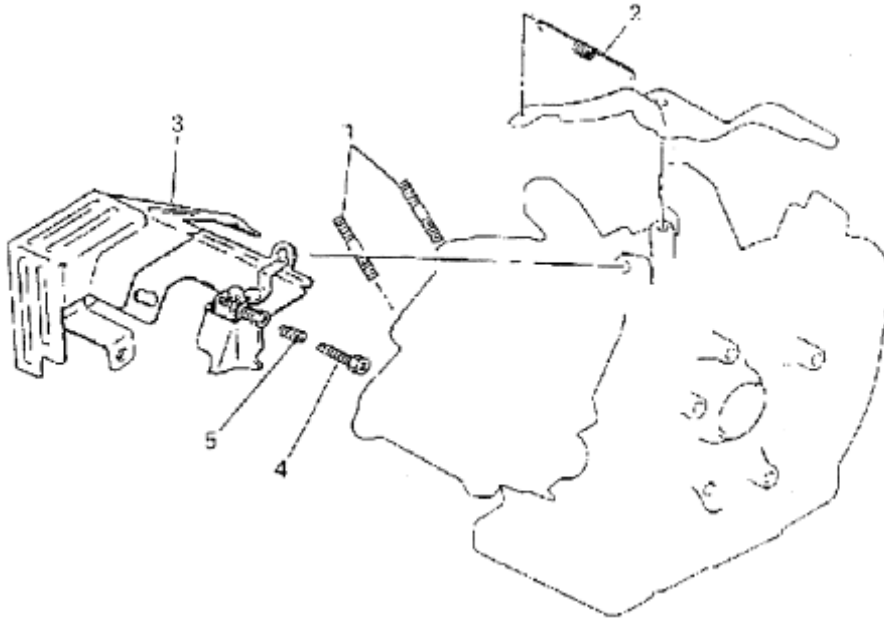

1. BOLT, SPRING, COVER

Number	Part Number	Parts Name	Number Required	Remarks
1	B155B08X020	Bolt, Stud	2	
2	KG34017DA	Spring, Gov.	1	
3	KH40049AA	Cover, Top	1	Incl. No. 4, 5
4	KU14028AA	Bolt	1	
5	KU80015AA	Spring	1