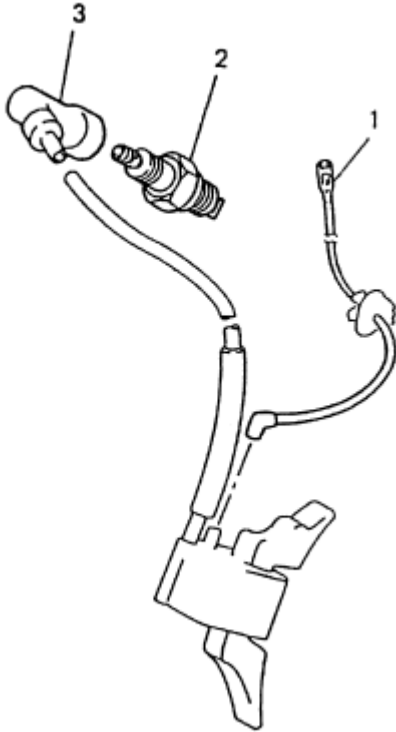

2. LEAD WIRE, PLUG, CAP

Number	Part Number	Parts Name	Number Required	Remarks
1	KE90101AA	Wire, Lead	1	
2	KE41005AA	Plug, Spark	1	BPR5ES
3	KE42024AA	Cap, Plug	1