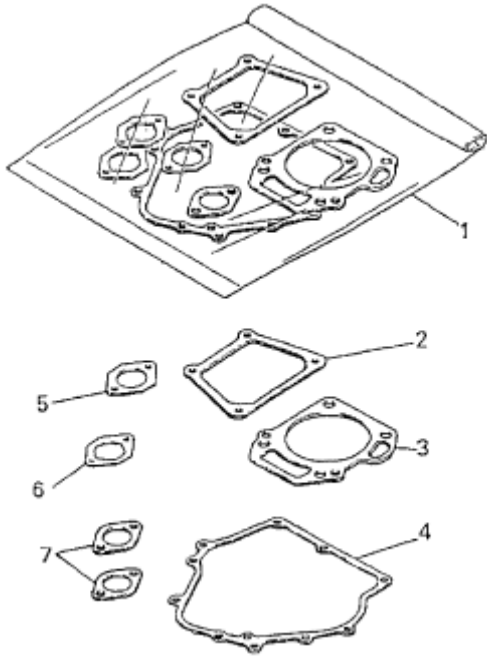

5. GASKET SET

Number	Part Number	Parts Name	Number Required	Remarks
1	KW39058CA	Gasket Set	1	Incl. No. 2-7
2	KW33002AA	Gasket, Head Cover	1	
3	KC66009AA	Gasket, Head	1	
4	KW31007AA	Gasket, Crankcase	1	
5	KW34001AA	Gasket, Carburetor	1	
6	KW34005AA	Gasket, Carburetor	1	
7	KM70032AB	Gasket, Muffler	2