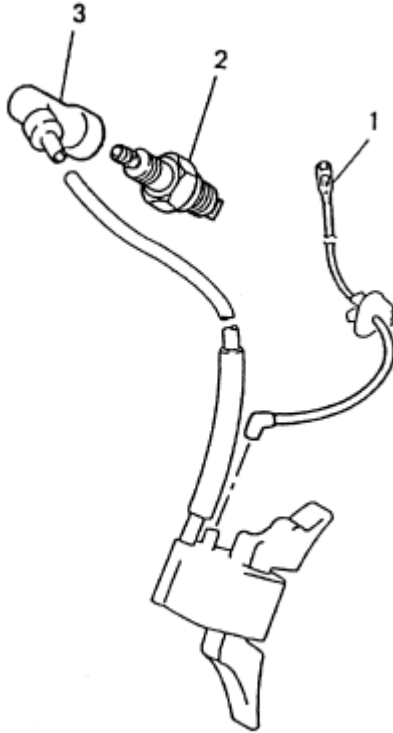

2. LEAD WIRE, PLUG, CAP

Number	Part Number	Parts Name	Number Required	Remarks
1	KE90101AA	Wire, Lead	1	
2	KE41005AA	Plug, Spark	1	BPR5ES
3	KE42024AA	Cap, Plug	1