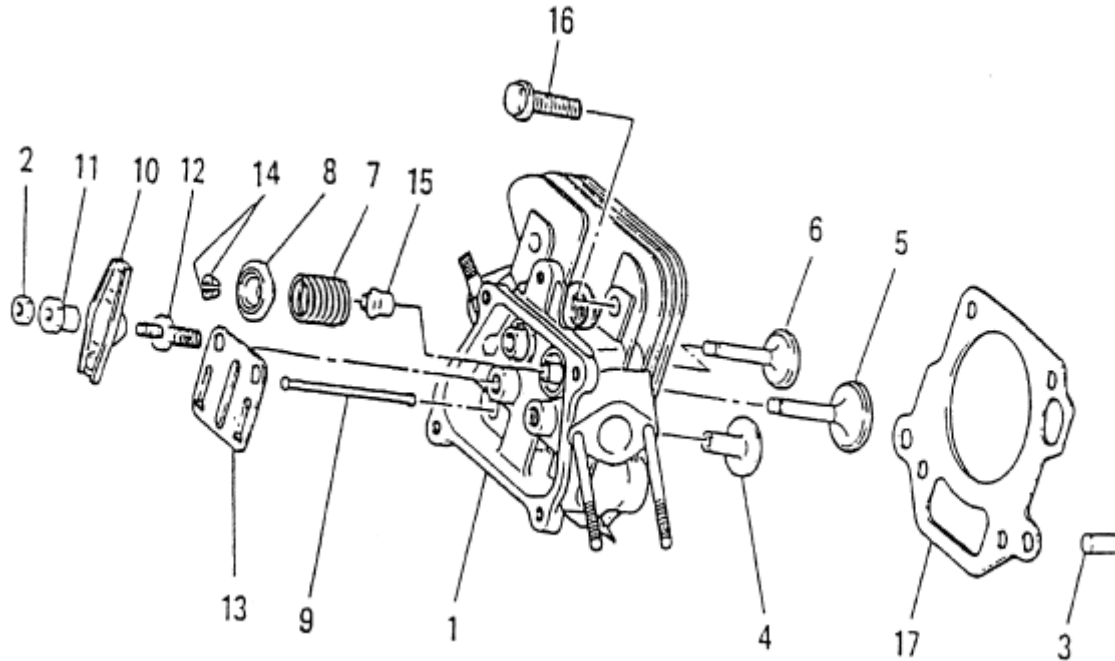

B. CYLINDER HEAD GROUP

Number	Part Number	Parts Name	Number Required	Remarks
13	KV75006AA	Plate	1	
14	KV75007AA	Cotter	4	
15	KW21004AA	Seal, Valve Stem	1	
16	B800B10X065	Bolt, Flange	4	
17	KC66009AA	Gasket, Head	1