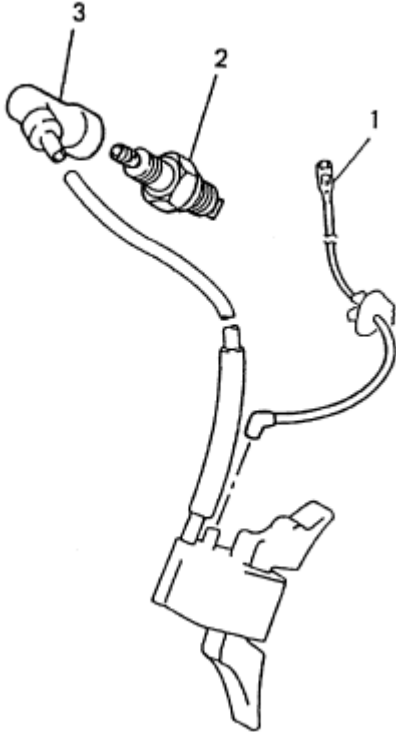

2. LEAD WIRE, PLUG, CAP

Number	Part Number	Parts Name	Number Required	Remarks
1	KE9010AA	Wire, Lead	1	
2	KE41005AA	Plug, Spark	1	BPR5ES
3	KE42024AA	Cap, Plug	1