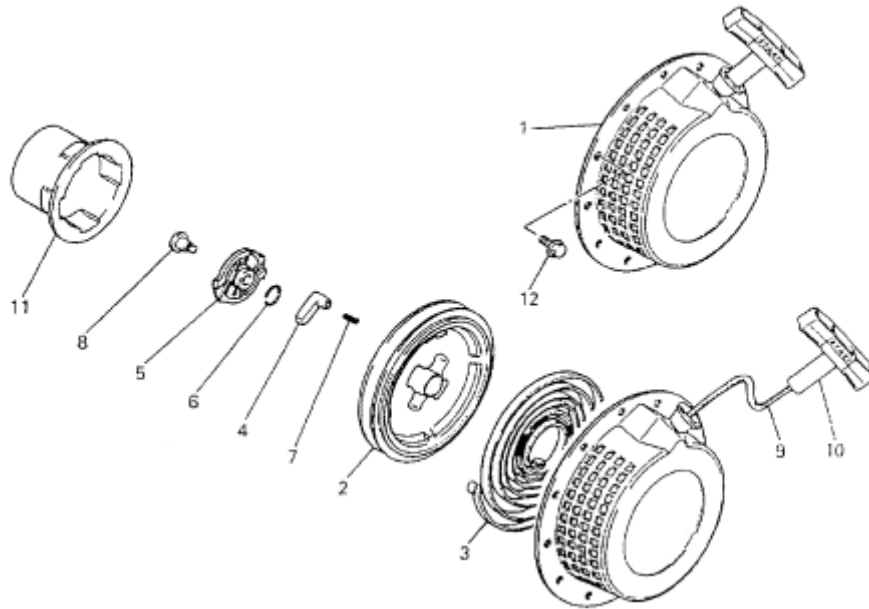

R. RECOIL STARTER GROUP

Number	Part Number	Parts Name	Number Required	Remarks
1	KS02039AD	Recoil Starter Assy.	1	Incl. No. 2-11
2	KS20060AD002	Reel	1	
3	KS20060AD003	Spring, Spiral	1	
4	KS20060AD004	Ratchet	2	
5	KS20061AD005	Guide	1	
6	KS20060AD006	Spring, Friction	1	
7	KS20020AD007	Spring, Return	2	
8	KS20020AD008	Screw	1	
9	KS20035AD013	Rope, Starter	1	
10	KS20060AD014	Knob, Starter	1	
11	KS30020AA	Pulley, Starter	1	
12	B800A06X008	Bolt, Flange	4