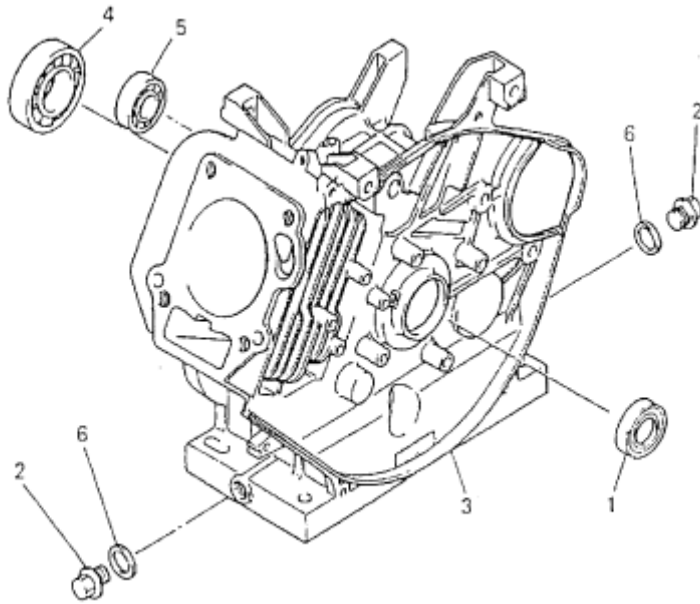

A. CYLINDER BLOCK GROUP

Number	Part Number	Parts Name	Number Required	Remarks
1	FA28011	Oil Seal	1	
2	FN11223	Plug, Drain	2	
3	KB46007CA	Cylinder Block	1	
4	S111X62X060	Bearing, Ball	1	#6206
5	S111X62X030	Bearing, Ball	1	#6203
6	ZZ70013A	Gasket	2