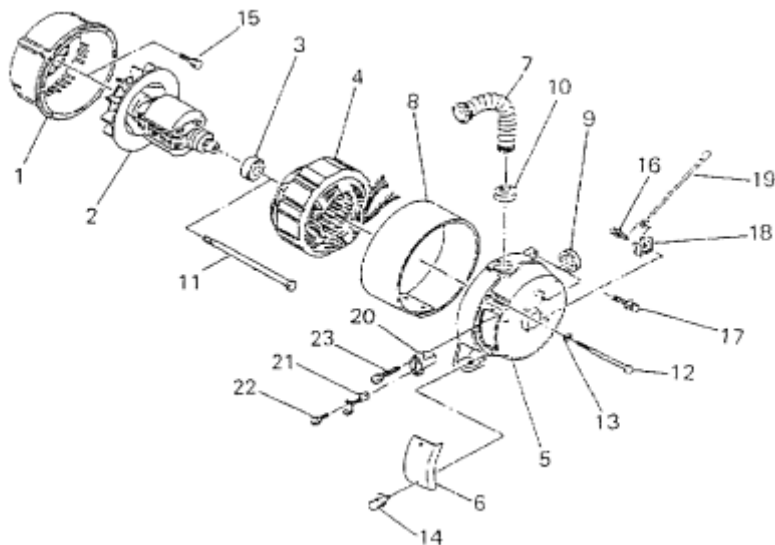

7. GENERATOR

Number	Part Number	Parts Name	Number Required	Remarks
1	KYG010000060	MG Front Cover	1	
2	KYG020002110	MG Rotor	1	
3	KY0006205DDU	Bearing, Ball	1	
4	KYG040008700	MG Stator CP	1	
5	KYG080000970	MG Rear Cover	1	
6	KYG110000020	MG Brush Cover	1	
7	KYG070000270	MG Bushing	1	
8	KYG120001320	Cover	1	
9	KYG082000010	Cap	1	
10	KYG082000020	Cap	1	
11	KY0013510240	Bolt	1	
12	KY0013508150	Bolt	4