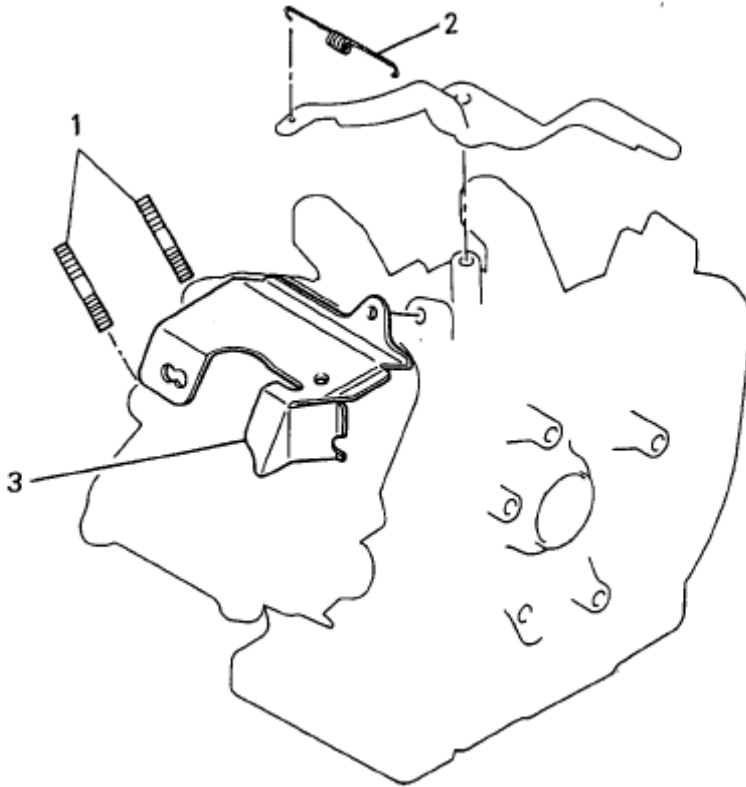

1. BOLT, SPRING, COVER

Number	Part Number	Parts Name	Number Required	Remarks
1	B155B08X020	Bolt, Stud	2	
2	KG34008AA	Spring, Gov	1	
3	KH40035AA	Cover, Top	1