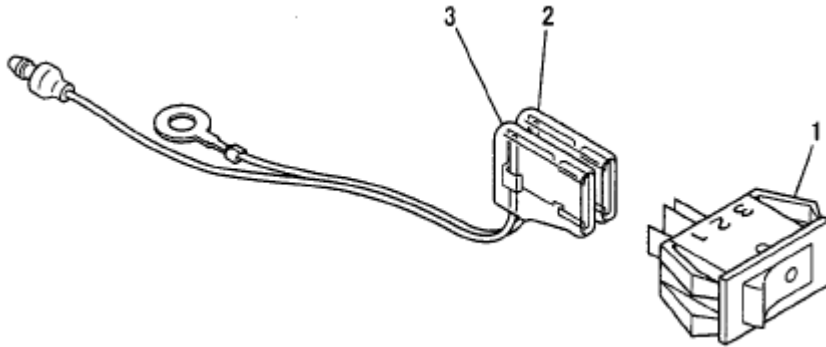

U. SWITCH GROUP

Number	Part Number	Parts Name	Number Required	Remarks
1	KE80014AA	Switch, Stop	1	
2	KE90108AA	Wire, Lead	1	
3	KE90110AA	Wire, Lead	1