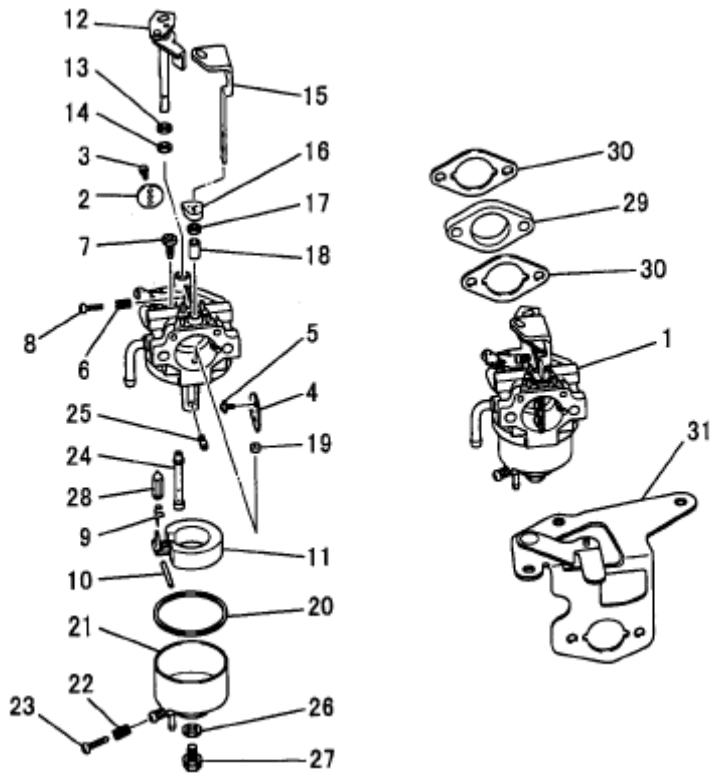

I. CARBURETOR GROUP

Number	Part Number	Parts Name	Number Required	Remarks
1	KK13015AA	Carburetor (F)	1	Incl. No. 2-28
2	KK13004AF002	Valve, Throttle	1	
3	KK13012AA003	Screw	2	
4	KK12008AE004	Valve, Choke	1	
5	KK13012AA005	Screw	2	
6	FA27080XX003	Spring	1	
7	KK15016AA003	Jet, Pilot	1	
8	KK12008AE009	Screw	1	
9	KK12008AE011	Clip	1	
10	KK12008AE012	Pin	1	
11	KK12008AE013	Float	1	
12	KK13007YX014	Shaft, Throttle	1