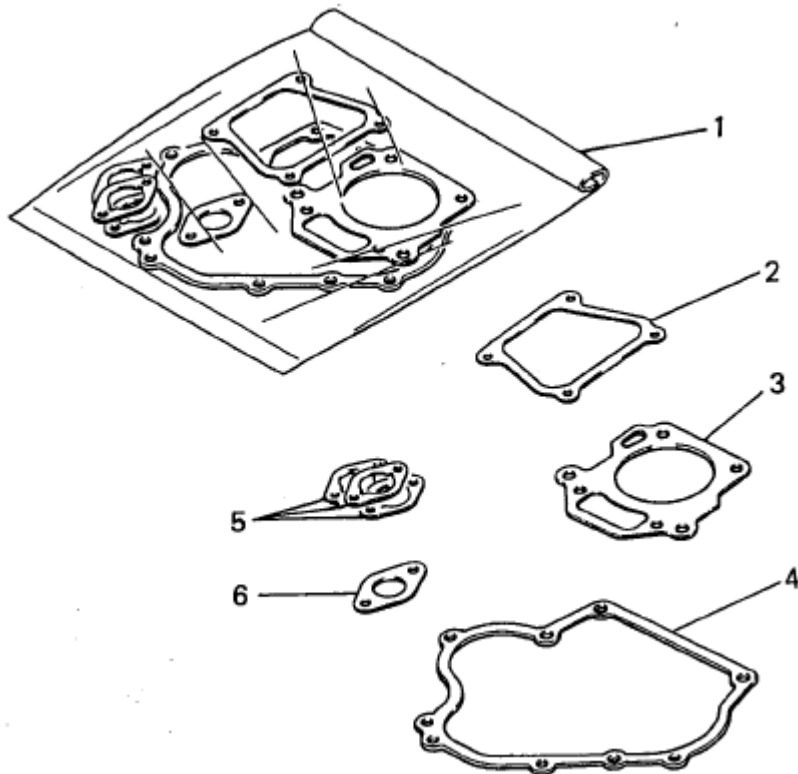

5. GASKET SET

Number	Part Number	Parts Name	Number Required	Remarks
1	KW39057BA	Gasket Set	1	Incl. No. 2-6
2	KW3301AB	Gasket, Head Cover	1	
3	KC66008AA	Gasket, Head	1	
4	KW31008AA	Gasket, Crankcase	1	
5	KW34029AA	Gasket, Carburetor	3	
6	KM7031AB	Gasket Muffler	1