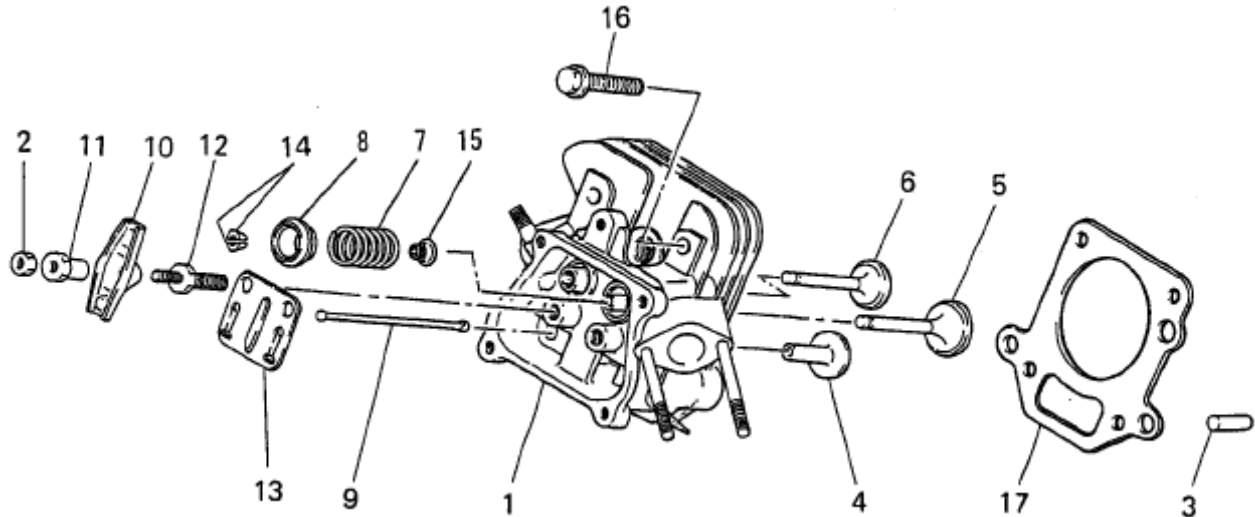

B. CYLINDER HEAD GROUP

Number	Part Number	Parts Name	Number Required	Remarks
1	KC02027DA	Cylinder Head Assy.	1	With B155B06X075
2	KU23009AA	Nut	2	
3	KU44001AA	Pin, Dowel	2	
4	KV24003AA	Tappet	2	
5	KV34003BA	Valve, Intake	1	
6	KV43003AA	Valve, Exhaust	1	
7	KV55005AA	Spring, Valve	2	
8	KV65003AA	Retainer, Valve Spg	2	
9	KV71004BA	Rod, Push	2	
10	KV72003AA	Arm, Rocker	2	
11	KV73002AA	Nut	2	
12	KV74002AA	Bolt	2