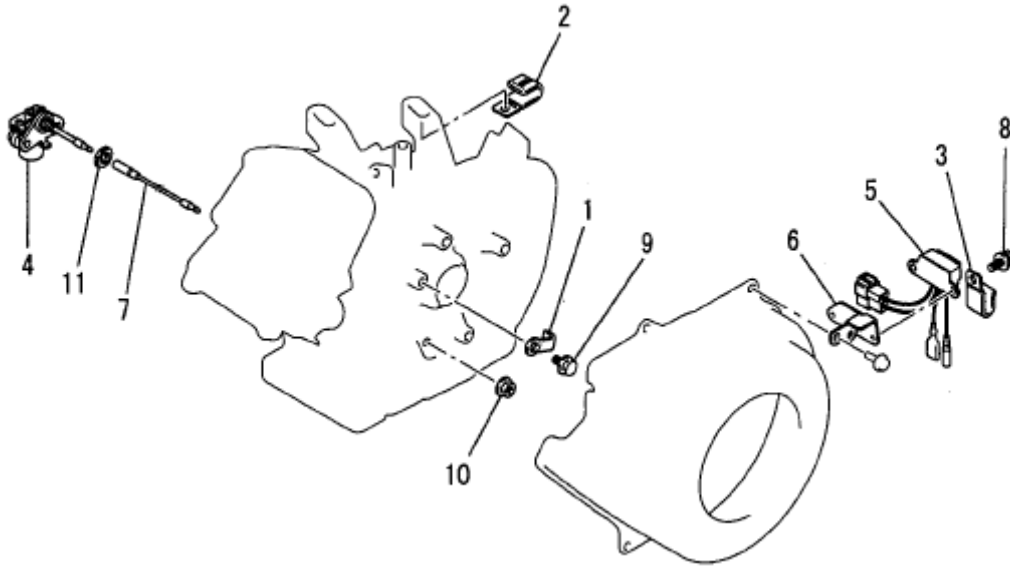

U. SWITCH GROUP

Number	Part Number	Parts Name	Number Required	Remarks
1	KE80014AA	Switch, Stop	1	
2	KE90108AA	Wire, Lead	1	
3	KE90110AA	Wire, Lead	1	

W. OIL SENSOR GROUP

Number	Part Number	Parts Name	Number Required	Remarks
1	FA41303	Clamp	1	
2	FR51895	Clamp	1	
3	FR64917	Clamp	1	
4	KE09021AA	Sensor, Oil	1	
5	KE33005BA	Unit, Sensor	1	
6	KE90097AA	Bracket, Unit	1	
7	KE90102AA	Wire, Lead	1	
8	B070A05X010	Bolt and Washer	2	
9	B805B06X012	Bolt, Flange	1	
10	ZZ70028C	Nut, Conical Spg	1	
11	KW39066AA	Gasket	1	