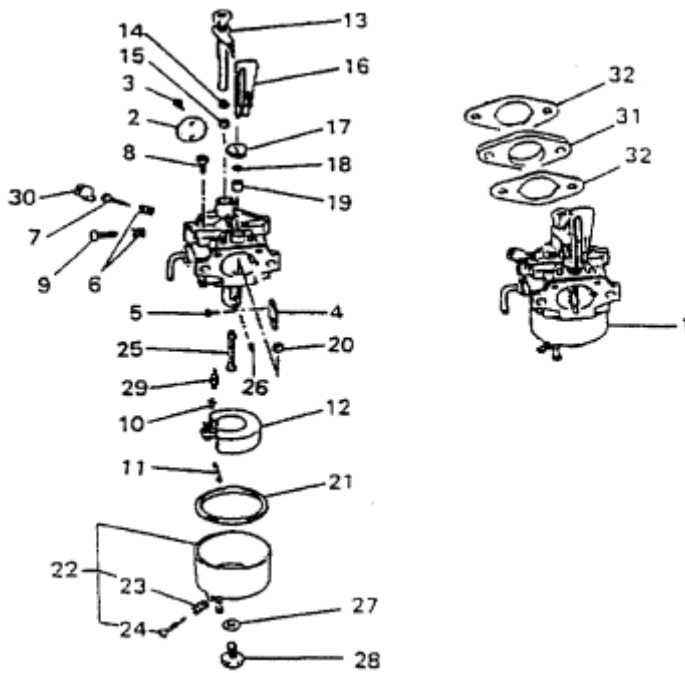

I. CARBURETOR GROUP

Number	Part Number	Parts Name	Number Required	Remarks
13	KK12008AE015	Packing	1	
14	KK12008AE016	Seal	1	
15	KK12015Dx017	Lever, Choke	1	
16	KK12008AE018	Ring	1	
17	KK12007AE019	Seal	1	
18	KK12008AE020	Ring	1	
19	KK12008AE021	Ring	1	
20	KK12008AE022	Packing	1	
21	KK12012DA023	Chamber, Float	1	Incl. No. 23, 24
22	FA27080XX003	Spring	1	
23	KK15001AA018	Screw	1	
24	KK74524BC010	Nozzle, Main	1