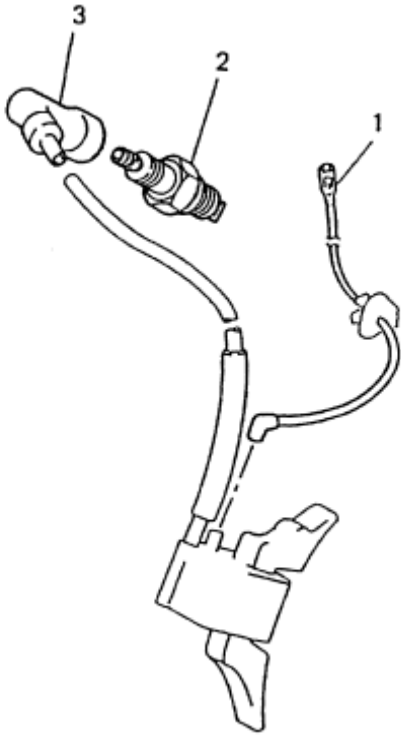

2. LEAD WIRE, PLUG, CAP

Number	Part Number	Parts Name	Number Required	Remarks
1	KE90101BA	Wire, Lead	1	
2	KE41005AA	Plug, Spark	1	BPR5ES
3	KE42024AA	Cap, Plug	1