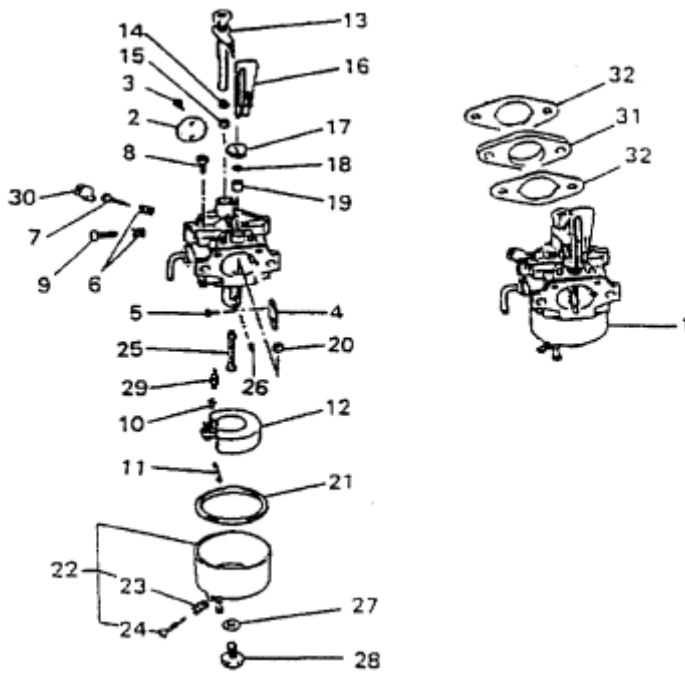

I. CARBURETOR GROUP

Number	Part Number	Parts Name	Number Required	Remarks
25	KK74525CA763	Jet, Main	1	
26	KK12008AE026	Packing	1	
27	KK12008AE27	Bolt	1	
28	KK12008AE120	Valve, Needle	1	
29	KK33005AA	Insulator	1	
30	KW34029AA	Gasket, Carburetor	2