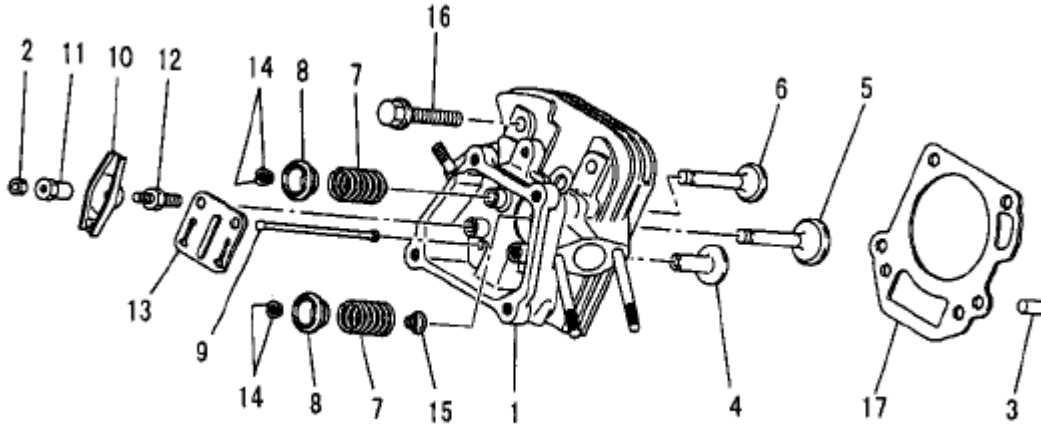

## Parts Breakdown

## A. CYLINDER BLOCK GROUP

Number	Part Number	Parts Name	Number Required	Remarks
1	FA28011	Oil Seal	1	
2	FN11223	Plug, Drain	2	
3	KB46007DA	Cylinder Block	1	
4	S111X62X060	Bearing, Ball	1	#6206
5	ZZ70013A	Gasket	2	

## B. CYLINDER HEAD GROUP

Number	Part Number	Parts Name	Number Required	Remarks
1	KC02028BA	Cylinder Head Assy	1	With B155B06X085
2	KU23009AA	Nut	2	
3	KU44001AA	Pin, Dowel	2	
4	KV24003AA	Tappet	2	
5	KV35002BA	Valve, Intake	1	
6	KV45002AA	Valve, Exhaust	1	
7	KV55006AA	Spring, Valve	2	
8	KV65003AA	Retainer, Valve Spg	2	
9	KV71004AA	Rod, Push	2	
10	KV72003AA	Arm, Rocker	2	
11	LV73002AA	Nut	2	
12	KV74002AA	Bolt	2	

## B. CYLINDER HEAD GROUP

Number	Part Number	Parts Name	Number Required	Remarks
13	KV75006AA	Plate	1	
14	KV75007AA	Cotter	4	
15	KW21019AA	Seal, Valve Stem	1	
16	B800B10X065	Bolt, Flange	4	
17	KC66009AA	Gasket Head	1	