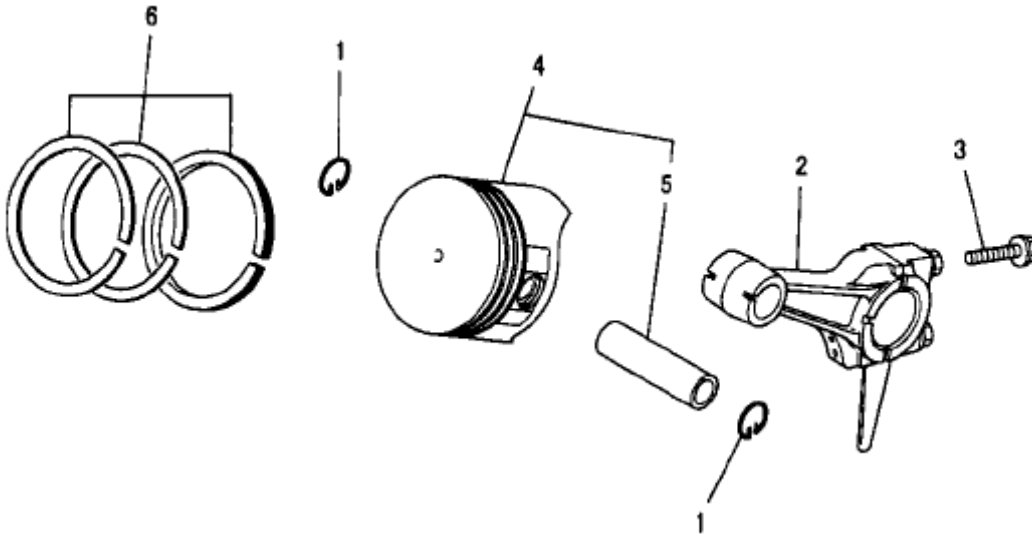

F. PISTON AND ROD GROUP

Number	Part Number	Parts Name	Number Required	Remarks
1	BG04486	Clip, Piston Pin	2	
2	KD03020AA	Connecting Rod Assy.	1	Std. Incl. No. 3
2	KD03020BA	Connecting Rod Assy.	1	US 0.25 Incl. No. 3
2	KD03020CA	Connecting Rod Assy.	1	US 0.50 Incl. No. 3
3	KD70001AA	Bolt	2	
4	KP01048AA	Piston Set	1	Std. Incl. No. 5
4	KP01048BA	Piston Set	1	OS 0.25 Incl. No. 5
4	KP01048CA	Piston Set	1	OS 0.50 Incl. No. 5
5	KP57002AA	Pin, Piston	1	
6	KP02010AA	Piston Ring Set	1	Std.
6	KP02010BA	Piston Ring Set	1	OS 0.25
6	KP02010CA	Piston Ring Set	1	OS 0.50