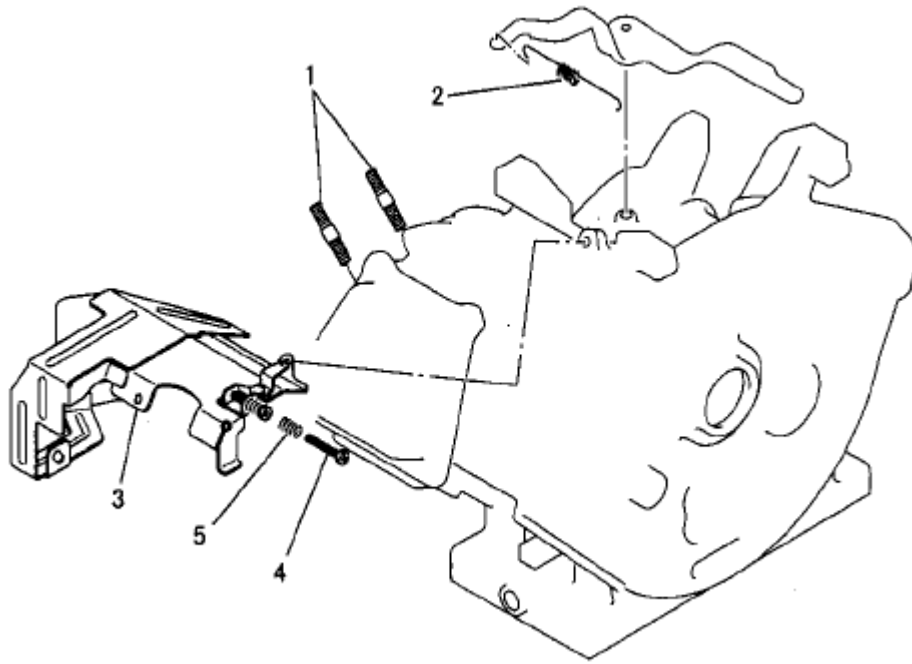

1. BOLT, SPRING, COVER

Number	Part Number	Parts Name	Number Required	Remarks
1	B155B08X020	Bolt, Stud	2	
2	KG34017FA	Spring, Gov	1	
3	KH40050AA	Cover, Top	1	Incl. No. 4, 5
4	KU14032AA	Bolt	1	
5	KU80017AA	Spring	1