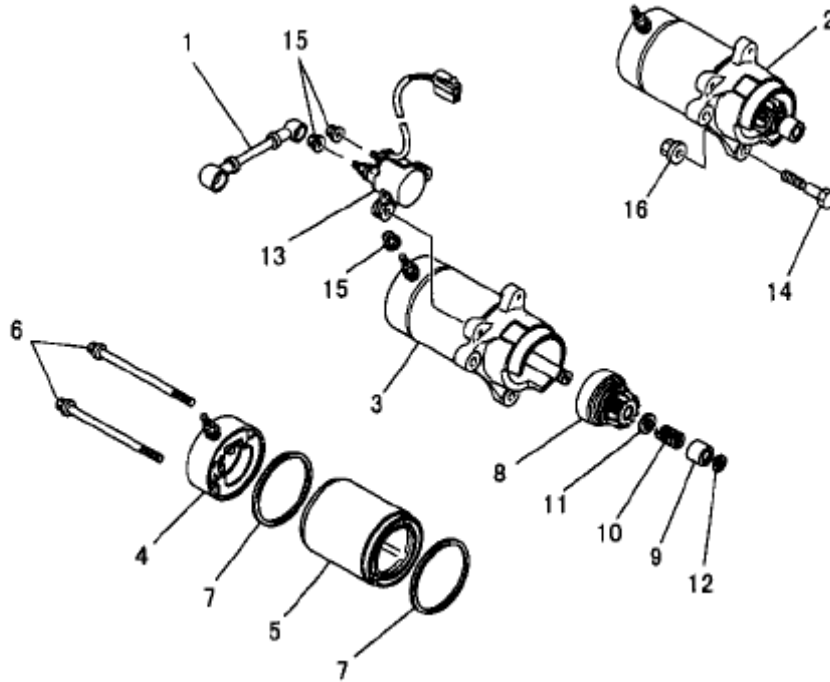

Q. CELL GROUP

Number	Part Number	Parts Name	Number Required	Remarks
13	KS11012AA022	Starter Relay Assy.	1	
14	FA28198	Bolt, Reamer	2	
15	N801A06	Nut, Flange	4	
16	N801A08	Nut, Flange	2