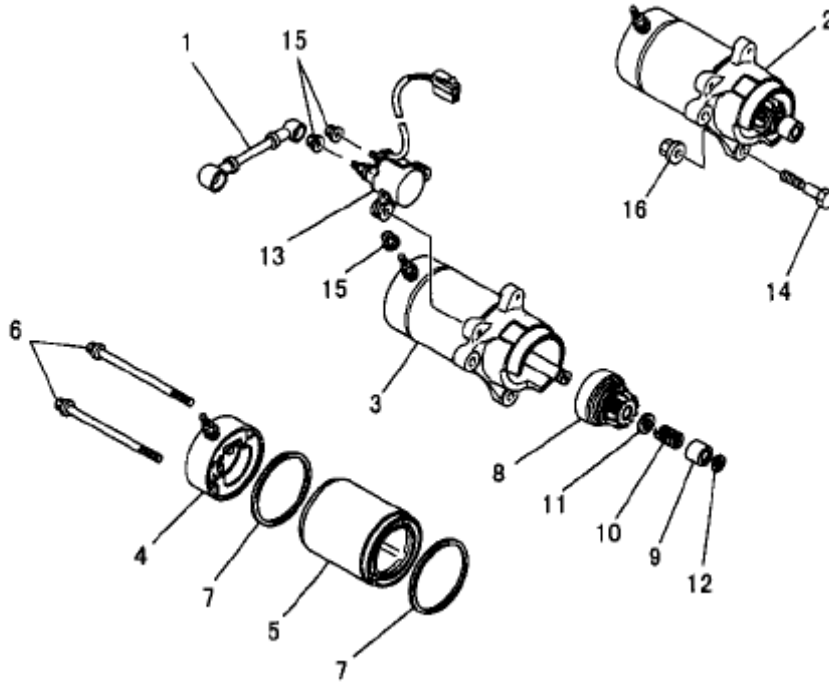

J. CONTROL PANEL GROUP

Number	Part Number	Parts Name	Number Required	Remarks
13	B805B06X012	Bolt, Flange	3	
14	B805B06X016	Bolt, Flange	1	
15	KG90015AA	Washer	1	
16	KU24002AA	Nut	2	

K. FAN COVER GROUP

Number	Part Number	Parts Name	Number Required	Remarks
1	KH28005JA	Cover, Fan	1	
2	B805B06X012	Bolt, Flange	4	

L. CYLINDER COVER GROUP

Number	Part Number	Parts Name	Number Required	Remarks
1	KH40020AA	Cover, Cylinder	1	
2	B805B06X012	Bolt, Flange	2	

Q. CELL GROUP

Number	Part Number	Parts Name	Number Required	Remarks
1	KE90170AA	Wire, Lead	1	
2	KS11003AA101	Motor, Starting	1	Incl. No. 3-12
3	KS11003AA102	Motor, Starting	1	Incl. No. 4-7
4	KS11001AA104	Bracket	1	
5	KS11003AA105	Case, Starter	1	
6	KS11001AA106	Bolt	2	
7	KS11001AA107	Ring	2	
8	KS11003AA003	Gear	1	
9	KS11001AA108	Stopper	1	
10	KS11001AA109	Spring, Return	1	
11	KS11001AA110	Washer	1	
12	KS11001AA111	Ring	1	