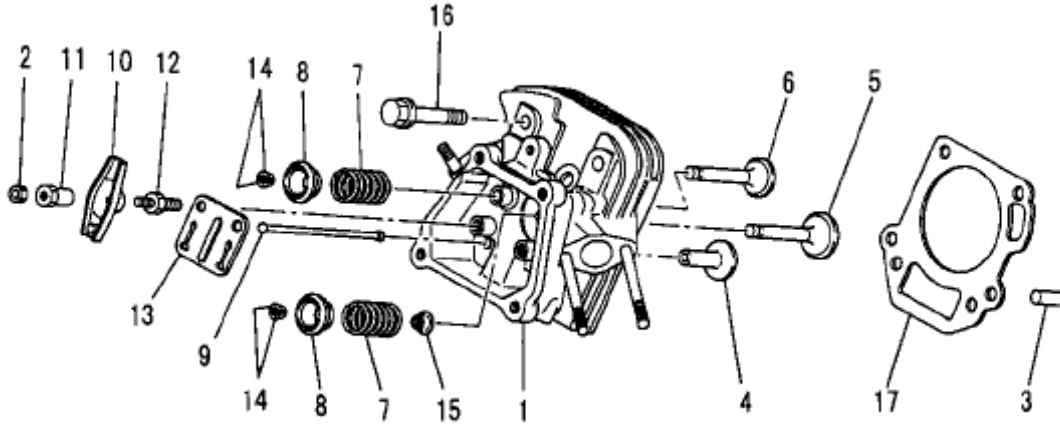

MGE Series Generators

Model

MGE4800REC

Parts Breakdown

Remarks on Parts Catalog

1. This parts catalog contains all parts for the MITSUBISHI GENERATOR "MGE4800-REC."
2. The figures in drawings are the index number of the parts.
3. When ordering parts, please clarify the part number and name or engine model name and give to your dealer.
4. Please note that part numbers may be changed periodically without notice.

B. CYLINDER HEAD GROUP

Number	Part Number	Parts Name	Number Required	Remarks
1	KC02029AA	Cylinder Head Assembly	1	With B155B06X085
2	KU23009AA	Nut	2	
3	KU44001AA	Pin, Dowel	2	
4	KV24003AA	Tappet	2	
5	KV35002BA	Valve, Intake	1	
6	KV45002AA	Valve, Exhaust	1	
7	KV55006AA	Spring, Valve	2	
8	KV65003AA	Retainer, Valve Spring	2	
9	KV71004AA	Rod, Push	2	
10	KV72003AA	Arm Rocker	2	
11	KV73002AA	Nut	2	
12	KV74002AA	Bolt	2	

B. CYLINDER HEAD GROUP

Number	Part Number	Parts Name	Number Required	Remarks
13	KV75006AA	Plate	1	
14	KV75007AA	Cotter	4	
15	KW21019AA	Seal, Valve Stem	1	
16	B800B10X065	Bolt, Flange	4	
17	KC66009AA	Gasket, Head	1	

C. HEAD COVER GROUP

Number	Part Number	Parts Name	Number Required	Remarks
1	KC09002AA	Cover, Head	1	
2	B805B06X012	Bolt, Flange	4	
3	KW33002AA	Gasket, Head Cover	1	

D. CASE COVER GROUP

Number	Part Number	Parts Name	Number Required	Remarks
1	FA29008	Oil Seal	1	
2	FA31015	Filter, Oil	1	
3	KB66008GA	Cover, Crankcase	1	
4	KD51002AA	Shaft, Balancer	1	
5	KG01003CA	Governor Gear Assy.	1	Incl. No. 6
6	KG14004AA	Slider, Gov	1	
7	KG22004AA	Shaft, Gov	1	
8	KL11001AA	Pump, Oil	1	
9	KL14009AA	Shaft	1	
10	KL14010AA	Spacer	1	
11	KL21005EA	Gauge, Oil	2	Incl. No. 12
12	KW29006AA	O-Ring	2	