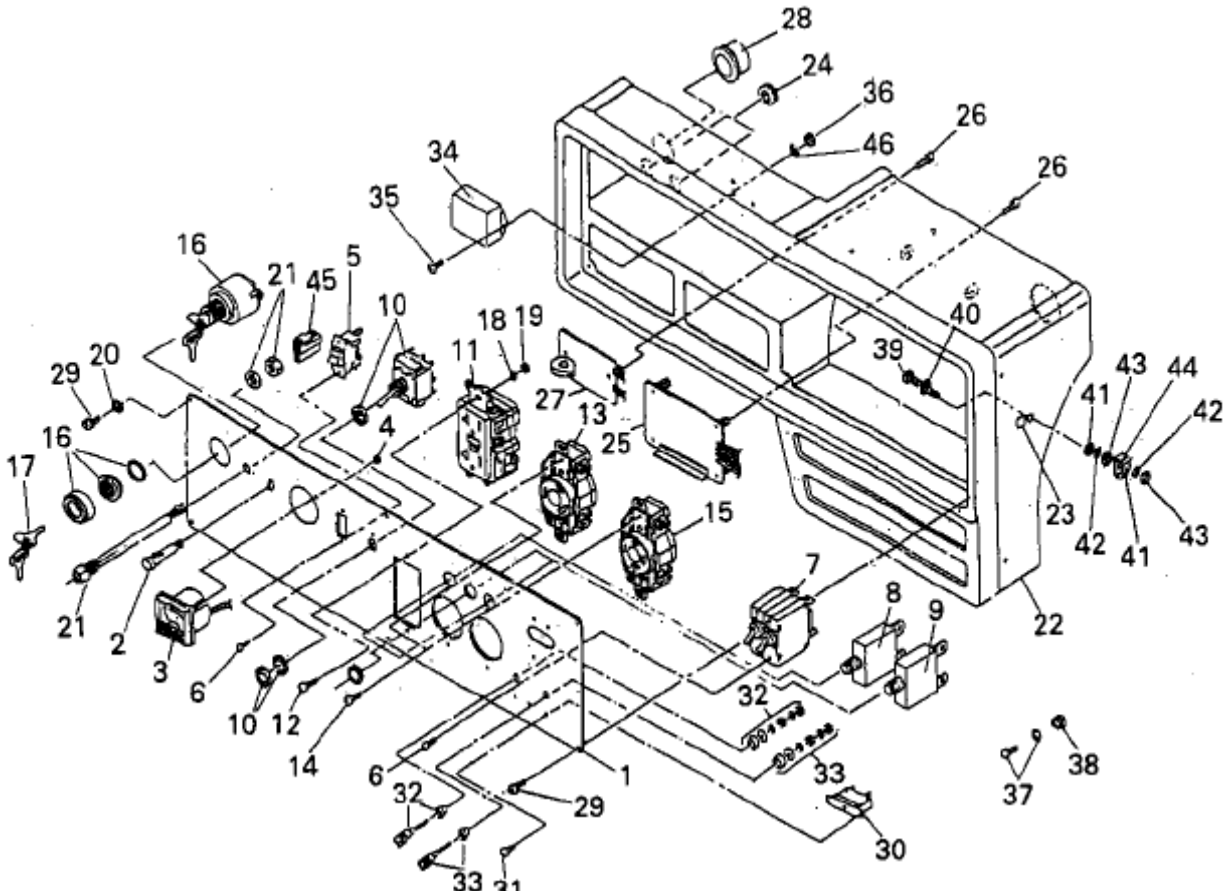

8. CONTROL BOX

Number	Part Number	Parts Name	Number Required	Remarks
37	KY0015805010	MG Bolt	2	
38	KY0021905000	MG Nut	2	
39	KY0010205025	MG Screw	1	
40	KY0030705000	MG Washer, Toothed	1	
41	KY0030105000	MG Washer	2	
42	KY0030405000	Washer, Spg	2	
43	KY0021905000	MG Nut	2	
44	KU33008AA	Washer	1	
45	KY01001020F0	MG Coupler	1	
46	KY0030005000	Washer	2