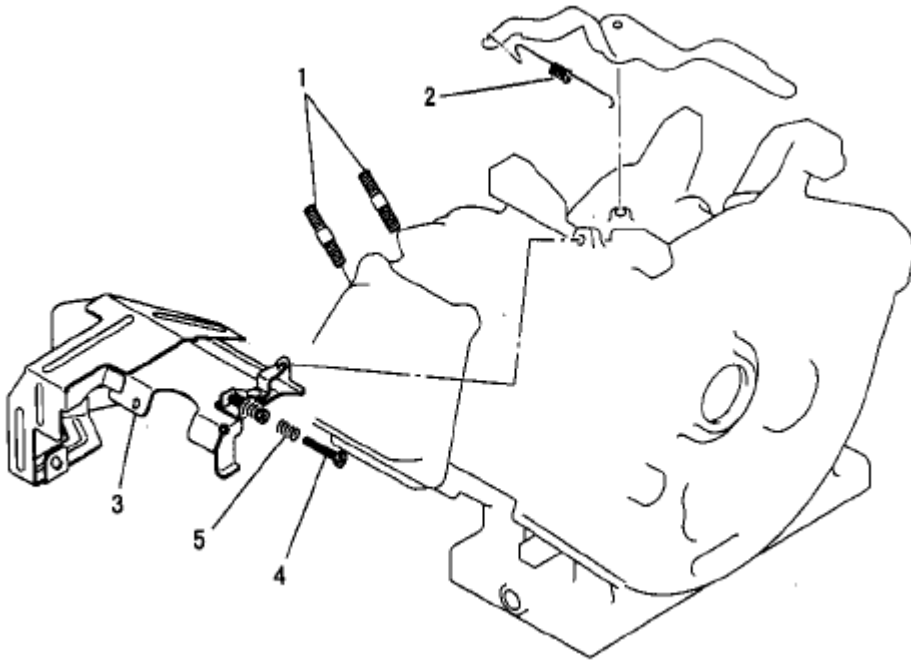

1. BOLT, SPRING, COVER

Number	Part Number	Parts Name	Number Required	Remarks
1	B155B08X020	Bolt, Stud	2	
2	KG34017FA	Spring, Gov	1	
3	KH40050AA	Cover, Top	1	Incl. No. 4, 5
4	KU14032AA	Bolt	1	
5	KU80017AA	Spring	1