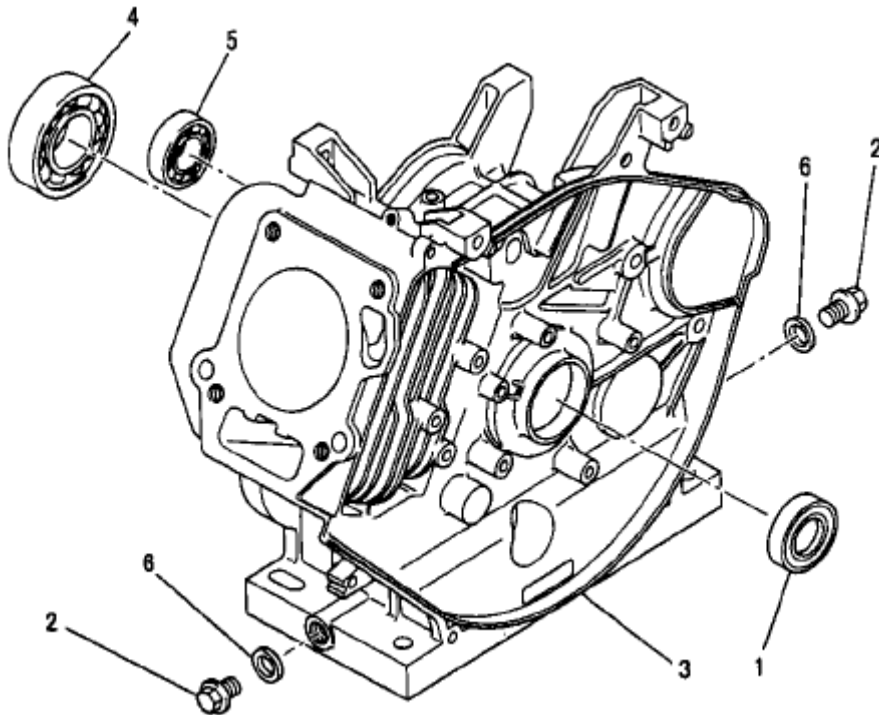

A. CYLINDER BLOCK GROUP

Number	Part Number	Parts Name	Number Required	Remarks
1	FA28011	Oil Seal	1	
2	FN11223	Plug, Drain	2	
3	KB46007CA	Cylinder Block	1	
4	S111X62X060	Bearing, Ball	1	#6206
5	S111X62X030	Bearing, Ball	1	#6203
6	ZZ7013A	Gasket	2