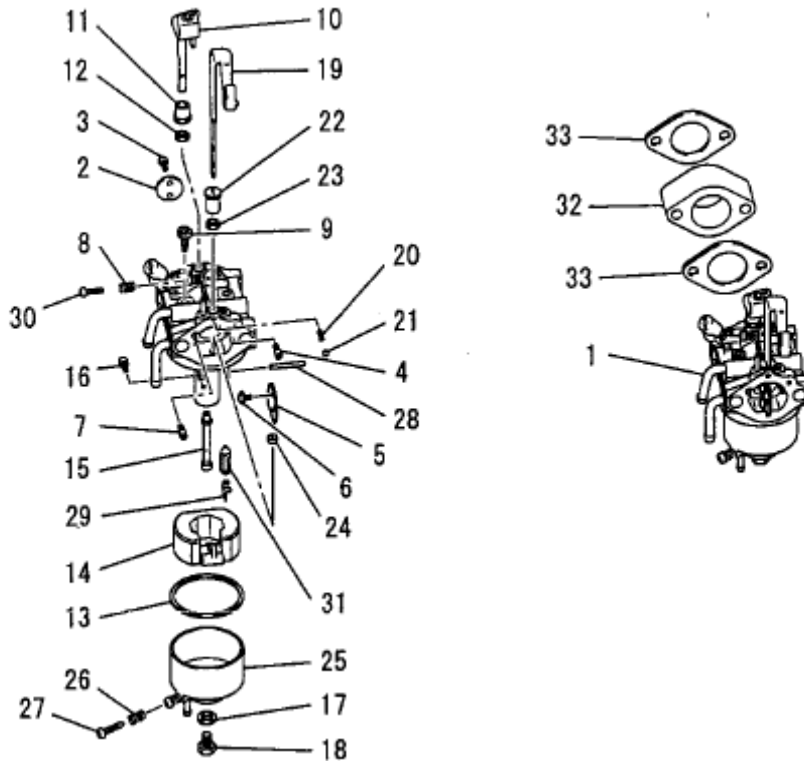

I. CARBURETOR GROUP

Number	Part Number	Parts Name	Number Required	Remarks
13	KK15003AE014	Packing	1	
14	KK15003AE015	Float	1	
15	KK74524BA027	Nozzle, Main	1	
16	KK74525CA075	Jet, Main	1	
17	KK15003AE018	Packing	1	
18	KK16009AA019	Bolt	1	
19	KK16009AB020	Lever, Choke	1	
20	FR45930XX015	Spring	1	
21	FR45930XX016	Ball, Steel	1	
22	KK13002AA017	Ring	1	
23	KK13002AA028	Felt	1	
24	KK15003AE024	Ring	1