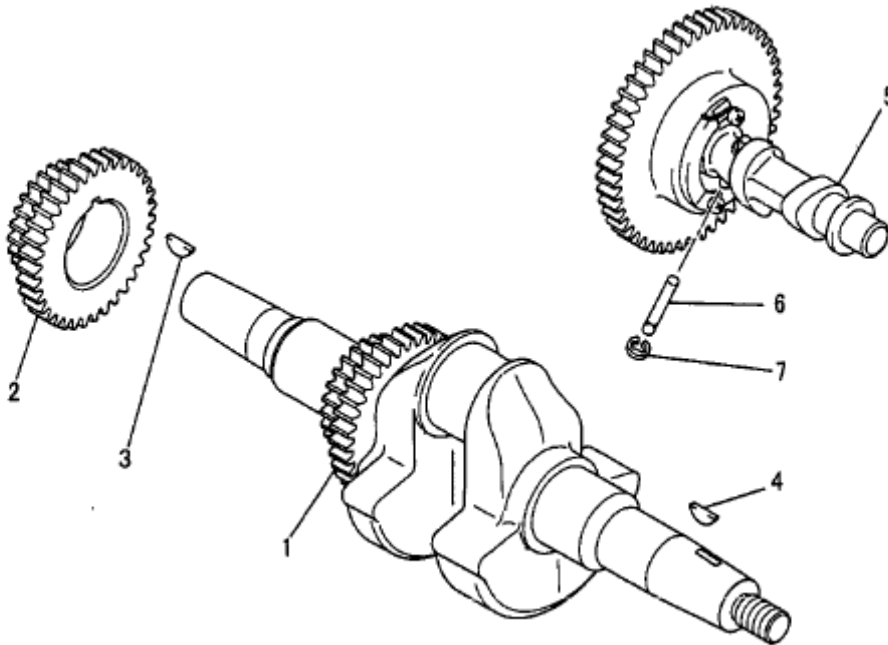

E. CRANKSHAFT GROUP

Number	Part Number	Parts Name	Number Required	Remarks
1	KD02058EA	Crankshaft Assy.	1	Inc. No. 2,3
2	KD63042AA	Gear, Crankshaft	1	
3	KD90012AA	Key, Woodruff	1	
4	W430B05X016	Key, Woodruff	1	
5	KV01165AA	Camshaft Assy.	1	Incl. No. 6, 7
6	KV83009FA	Pin	1	
7	S500P03	Snap Ring	1