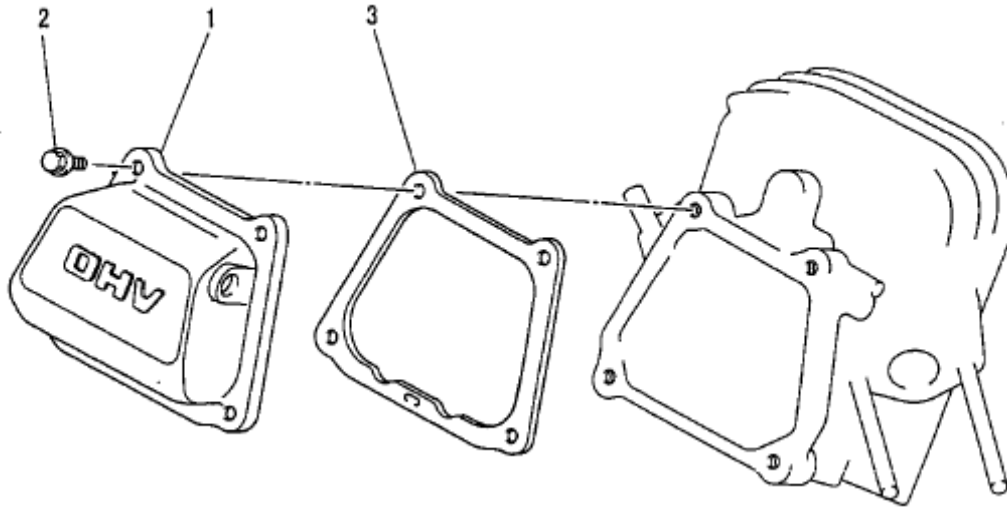

C. HEAD COVER GROUP

Number	Part Number	Parts Name	Number Required	Remarks
1	KC09004AA	Cover, Head	1	
2	B805B06X012	Bolt, Flange	4	
3	KW33003AA	Gasket, Head Cover	1