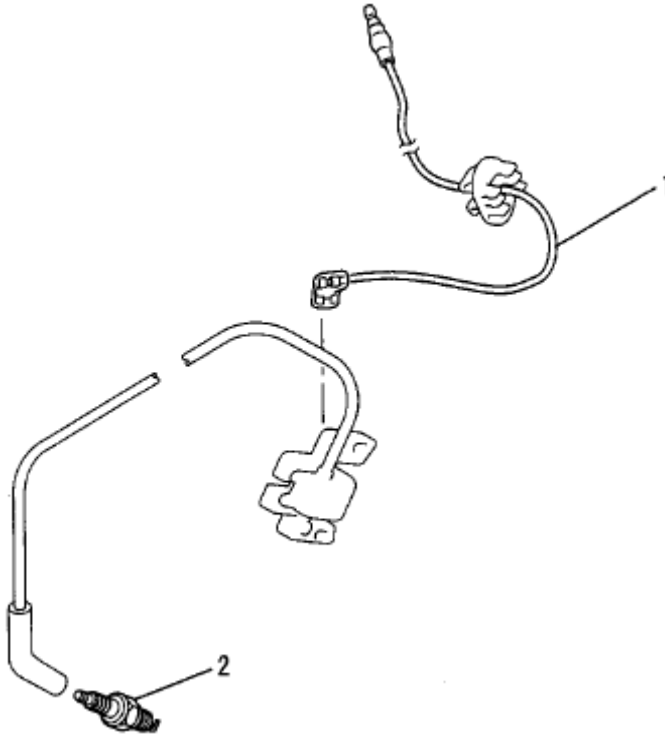

2. LEAD WIRE, PLUG

Number	Part Number	Parts Name	Number Required	Remarks
1	KE90101BA	Wire, Lead	1	
2	KE41005AA	Plug, Spark	1	BPR5ES