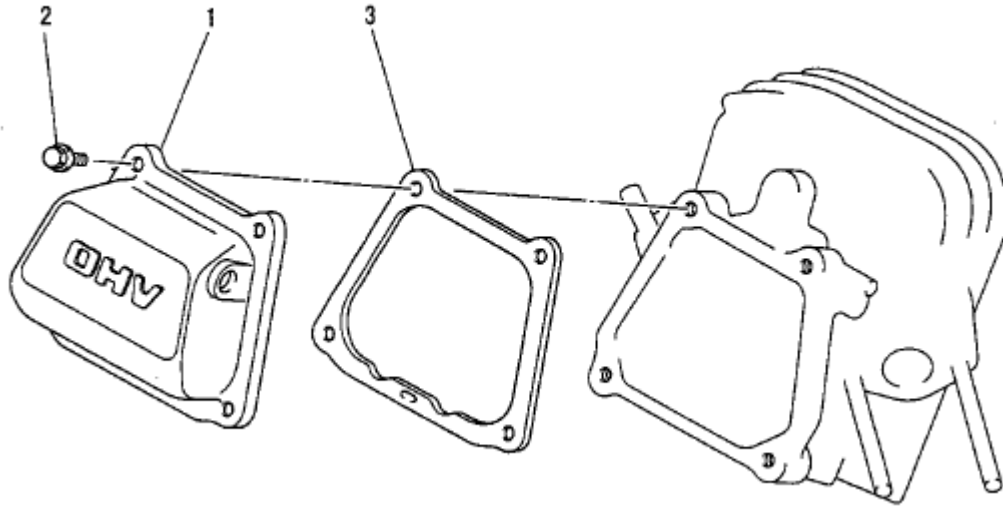

C. HEAD COVER GROUP

Number	Part Number	Parts Name	Number Required	Remarks
1	KC09004AA	Cover, Head	1	
2	B805B06X012	Bolt, Flange	4	
3	KW33003AA	Gasket, Head Cover	1