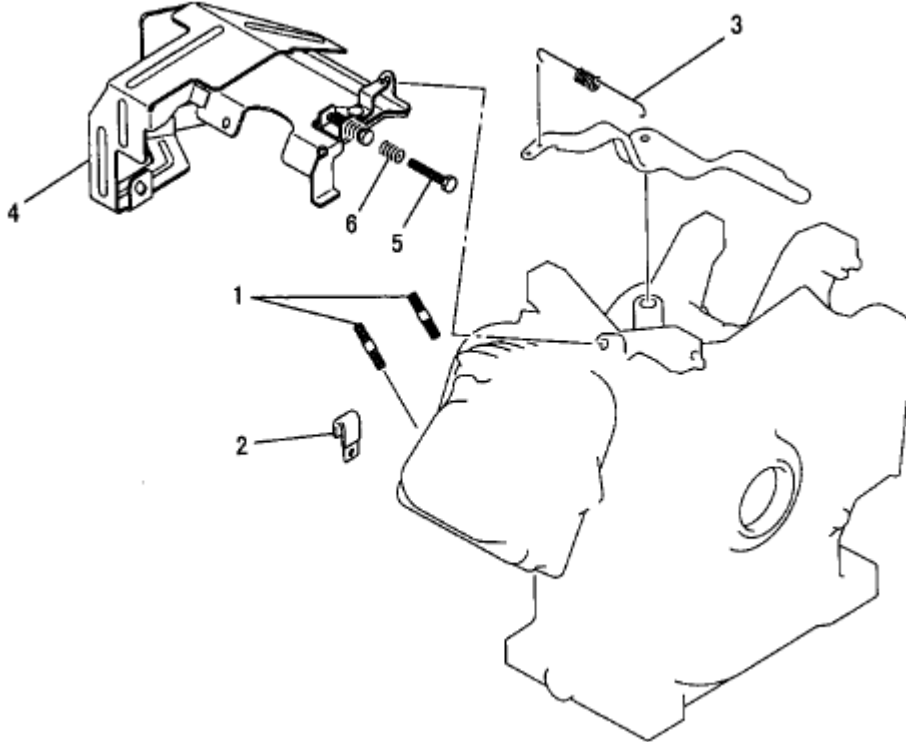

1. BOLT, CLAMP, COVER ETC.

Number	Part Number	Parts Name	Number Required	Remarks
1	B155B08X020	Bolt, Stud	2	
2	FR56780	Clamp	1	
3	KG34017HA	Spring, Gov	1	
4	KH40051AA	Cover, Top	1	Incl. No. 5, 6
5	KU14032AA	Bolt	1	
6	KU80017AA	Spring	1