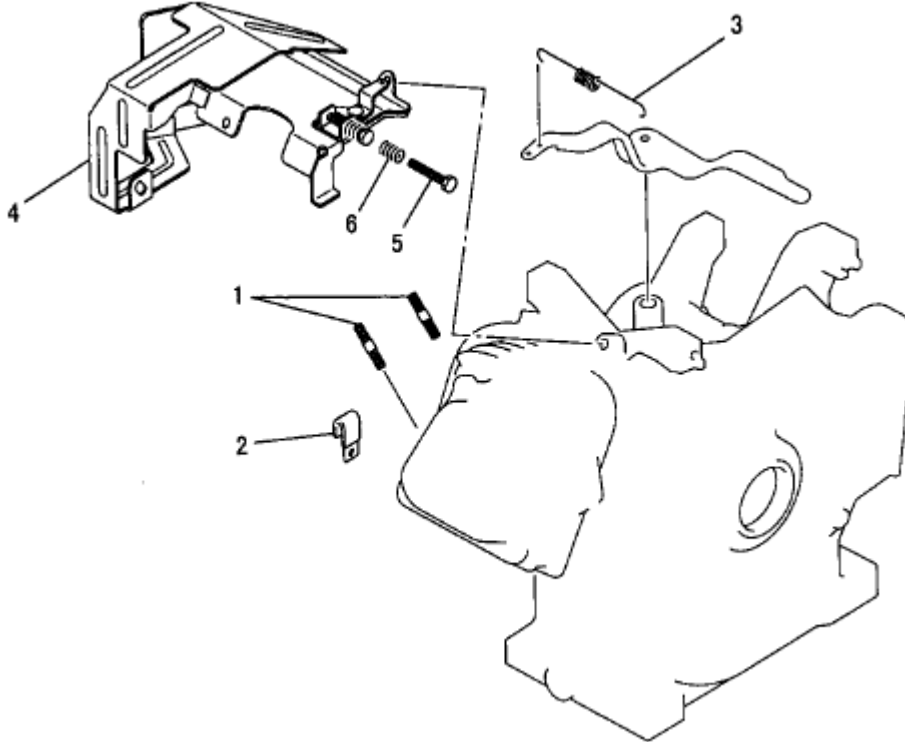

1. BOLT, CLAMP, COVER ETC.

Number	Part Number	Parts Name	Number Required	Remarks
1	B155B08X020	Bolt, Stud	2	
2	FR56780	Clamp	1	
3	KG34017HA	Spring, Gov	1	
4	KH40051AA	Cover, Top	1	Incl. No. 5, 6
5	KU14032AA	Bolt	1	
6	KU80017AA	Spring	1