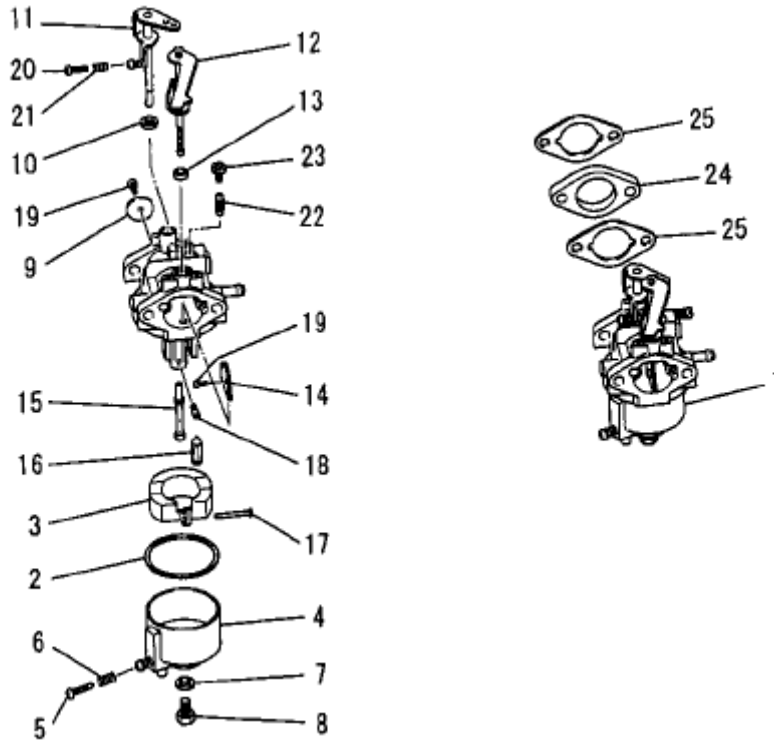

I. CARBURETOR GROUP

Number	Part Number	Parts Name	Number Required	Remarks
1	KK12037AB	Carburetor (F)	1	Incl. No. 2-23
2	FC02068XX264	Gasket	1	
3	KK12026AA005	Float	1	
4	KK12029AB004	Chamber, Float	1	Incl. No. 5, 6
5	FC02035XX014	Screw	1	
6	FC02175XX002	Spring	1	
7	FC19430XX080	Gasket	1	
8	FC02065XX084	Plug	1	
9	KK12029AA008	Valve, Throttle	1	
10	KK12026AA014	Seal, Dust	1	
11	KK12029AA010	Shaft, Throttle	1	
12	KK12029AA011	Lever, Choke	1