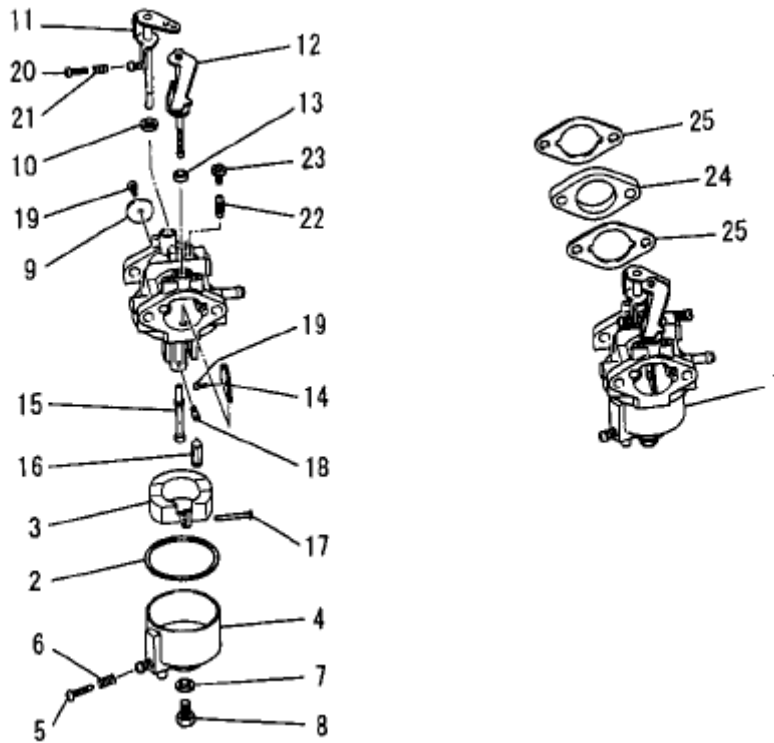

I. CARBURETOR GROUP

Number	Part Number	Parts Name	Number Required	Remarks
13	KK12026AA022	Cap	1	
14	KK12029AA013	Valve, Choke	1	
15	KK12021DB014	Nozzle, Main	1	
16	FC02057XX051	Valve	1	
17	KK12026AA006	Pin, Float	1	
18	KK74408BA062	Jet, Main	1	
19	KK12026AA017	Screw	2	
20	KK12029AA020	Screw	1	
21	KK12029AA021	Spring	1	
22	KK74409BA042	Jet, Slow	1	
23	KK13013AA022	Cap	1	
24	KK33005AA	Insulator	1	
25	KW34029AA	Gasket, Carburetor	2