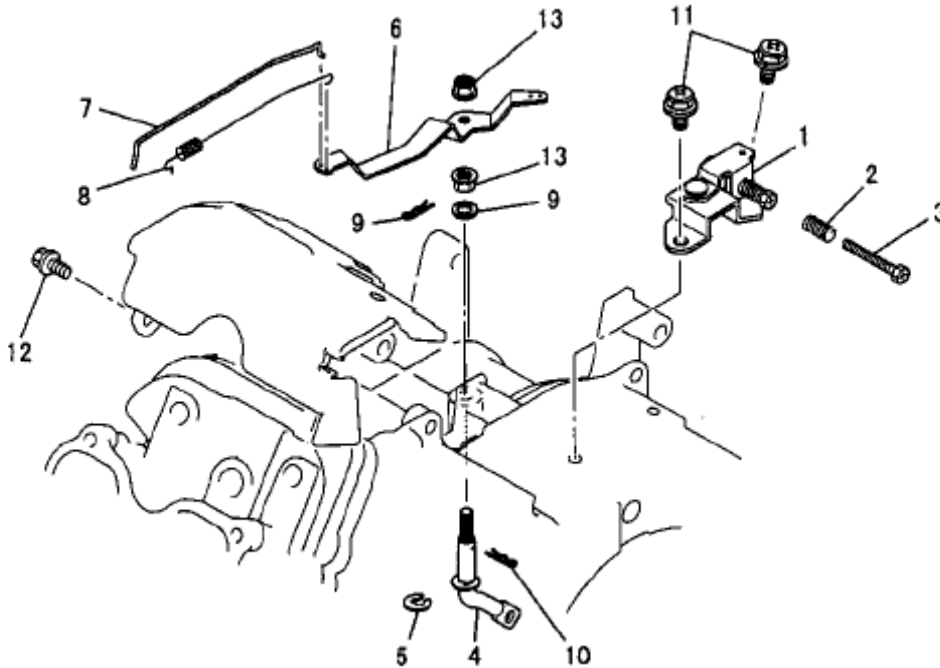

J. CONTROL PANEL GROUP

Number	Part Number	Parts Name	Number Required	Remarks
1	KG03039AA	Panel, Control	1	Incl. No. 2, 3
2	KU80017AA	Spring	1	
3	KU14032AA	Bolt	1	
4	KG22013AA	Shaft, Gov	1	Incl. No. 5
5	S500P07	Snap Ring	1	
6	KG31019AA	Lever, Gov	1	
7	KG41021AA	Rod, Gov	1	
8	KG42017AA	Spring, Rod	1	
9	KG90023AA	Washer	1	
10	KU70006AA	Clip	1	
11	B800A06X008K	Bolt, Flange	2	
12	B805B06X012	Bolt, Flange	1	
13	FR42734	Nut, Flange	2