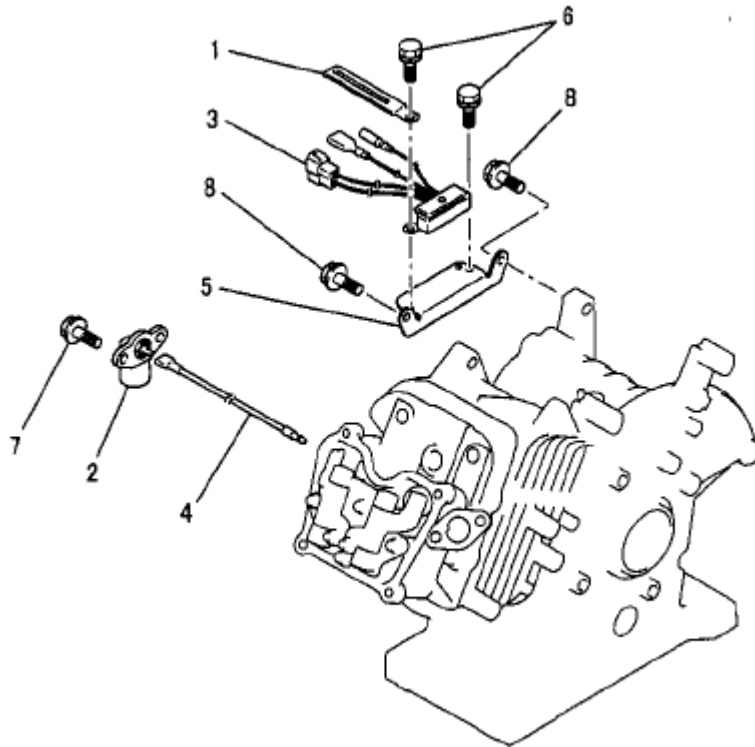

W. OIL SENSOR GROUP

Number	Part Number	Parts Name	Number Required	Remarks
1	FR64917	Clamp	1	
2	KE09033AA	Sensor, Oil	1	
3	KE33005BA	Unit, Sensor	1	
4	KE90013BA	Wire, Lead	1	
5	KE90205AA	Bracket, Unit	1	
6	B070A05X010	Bolt and Washer	2	
7	B800A06X012	Bolt, Flange	2	
8	B805B06X012	Bolt, Flange	2