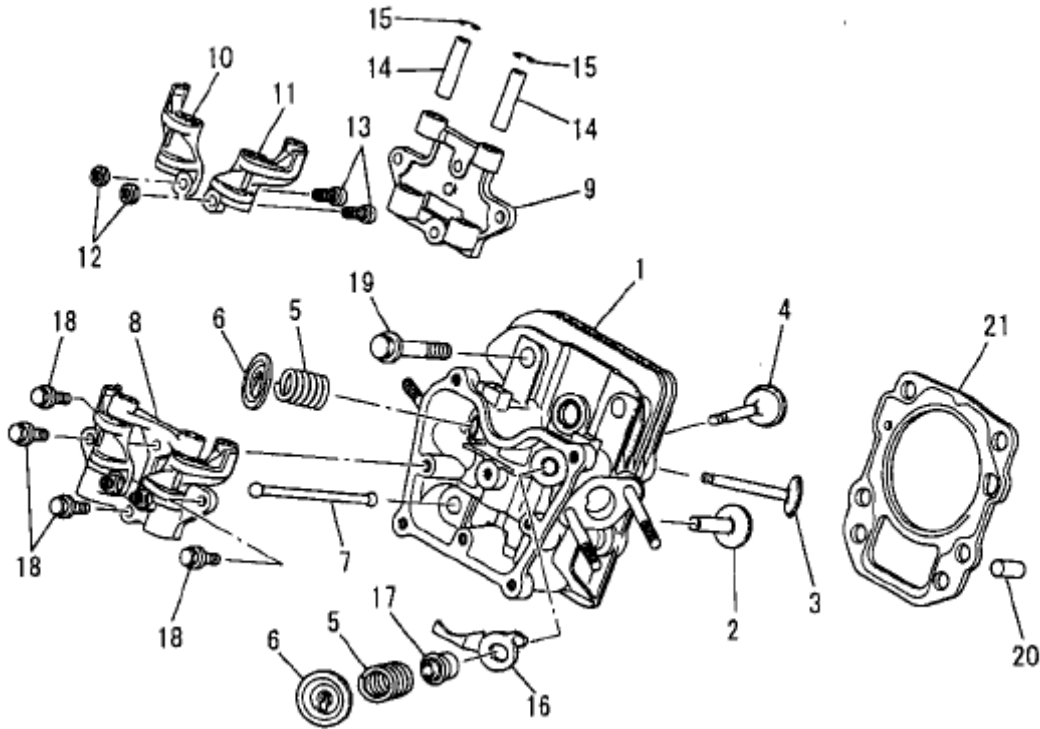

## Parts Breakdown

**Table of Contents**

	<b>Page</b>
A. Cylinder Block Group	4
B. Cylinder Head Group	5, 6
C. Head Cover Group	7
D. Case Cover Group	8
E. Crankshaft Group	9
F. Piston and Rod Group	10
G. Magnet Group	11
H. Air Cleaner Group	12
I. Carburetor Group	13, 14
J. Control Panel Group	15
K. Fan Cover Group	16
N. Cock Group	17
R. Recoil Starter Group	18
W. Oil Sensor Group	19
1. Bolt, Clamp Cover, Etc.	20
2. Lead Wire, Plug	21
3. Label, Fuel Hose	22
4. Tool Set, Etc.	23, 24
5. Gasket Set	25
6. Frame and Tank	26, 27
7. Generator	28, 29
8. Control Box	30, 31, 32

## A. CYLINDER BLOCK GROUP

Number	Part Number	Parts Name	Number Required	Remarks
1	FN15746	Bearing, Ball	1	
2	FR41845A	Oil Seal	1	
3	KB43010CA	Cylinder Block	1	
4	KG01003BA	Governor Gear Assy.	1	Incl. No. 5
5	KG14004AA	Slider, Gov	1	
6	KG22004AA	Shaft, Gov	1	
7	KL22003AA	Plug, Drain	2	
8	W200H06	Washer	1	
9	KW39070AA	Gasket	2	

## B. CYLINDER HEAD GROUP

Number	Part Number	Parts Name	Number Required	Remarks
1	KC02045AA	Cylinder Head Assembly	1	With B155B06X075
2	KV24007AA	Tappet	2	
3	KV43008AA	Valve, Exhaust	1	
4	KV33004AA	Valve, Intake	1	
5	KV54002AA	Spring, Valve	2	
6	KV64002AA	Retainer, Valve Spg.	2	
7	KV71012AA	Rod, Push	2	
8	KV02003AA	Rocker Arm Assy.	1	Incl. No. 9-15
9	KV74007AA	Plate	1	
10	KV72010AA	Arm, Rocker	1	
11	KV72011AA	Arm, Rocker	1	
12	KU23013AA	Nut	2	