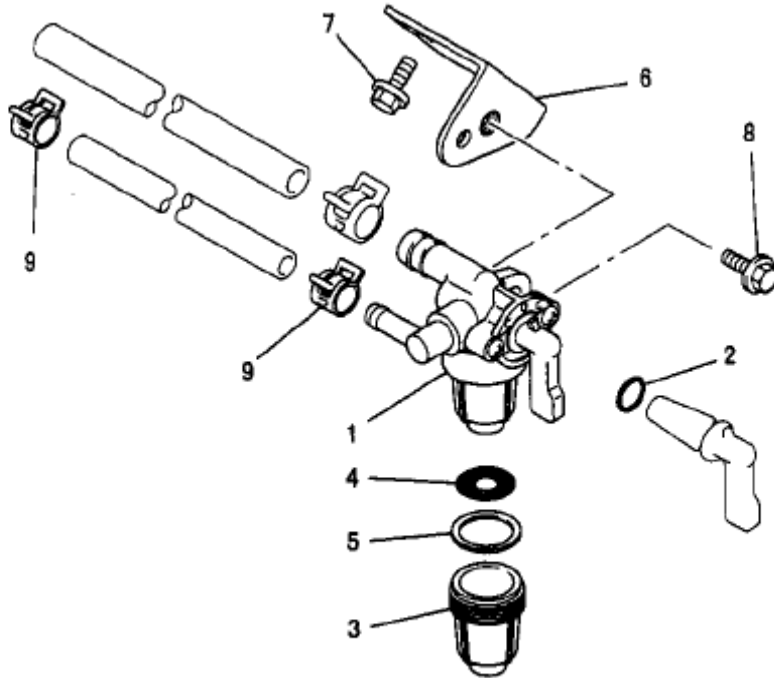

N. COCK GROUP

Number	Part Number	Parts Name	Number Required	Remarks
1	KF31025AA	Cock, Fuel	1	Incl. No. 2-5
2	KF31010AA001	O-Ring	1	
3	KF31010AA002	Cup	1	
4	KF31018AA003	Filter, Fuel	1	
5	KF31010AA004	Packing	1	
6	KF90136AA	Bracket, Fuel Cock	1	
7	B800A06X008	Bolt, Flange	2	
8	B800A06X012	Bolt, Flange	1	
9	FR53226	Clip	2