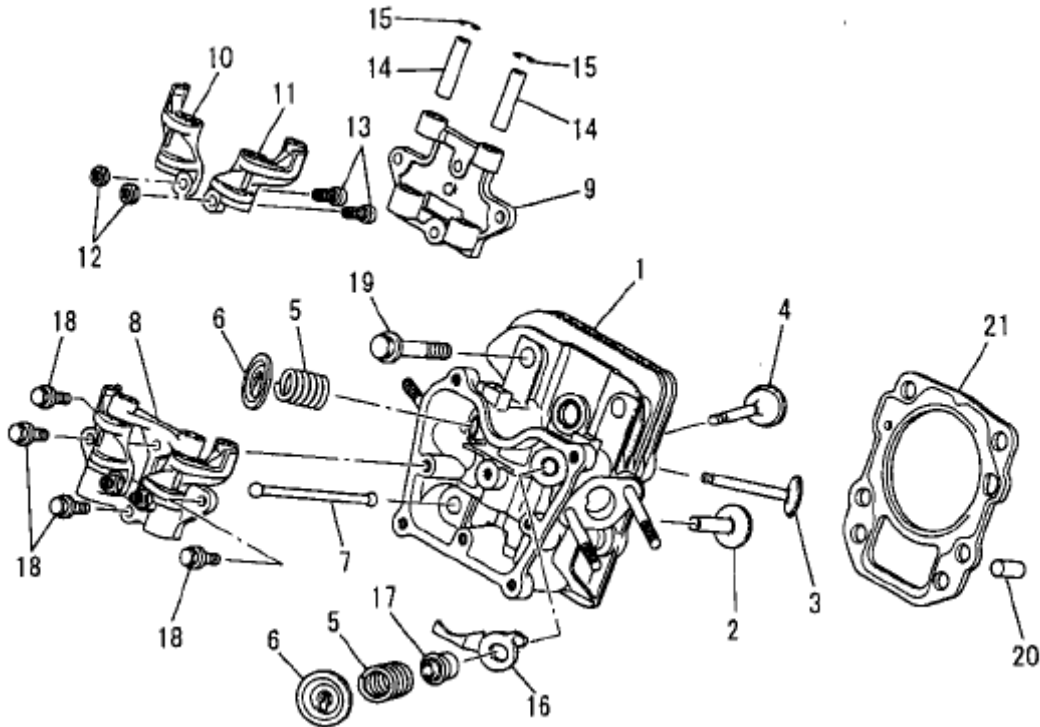

## Parts Breakdown

## A. CYLINDER BLOCK GROUP

Number	Part Number	Parts Name	Number Required	Remarks
1	FN15746	Bearing, Ball	1	
2	FR41845A	Oil Seal	1	
3	KB43010CA	Cylinder Block	1	
4	KG01003BA	Governor Gear Assy.	1	Incl. No. 5
5	KG14004AA	Slider, Gov	1	
6	KG22004AA	Shaft, Gov	1	
7	KL22003AA	Plug, Drain	2	
8	W200H06	Washer	1	
9	KW39070AA	Gasket	2	

## B. CYLINDER HEAD GROUP

Number	Part Number	Parts Name	Number Required	Remarks
1	KC02045AA	Cylinder Head Assembly	1	With B155B06X075
2	KV24007AA	Tappet	2	
3	KV43008AA	Valve, Exhaust	1	
4	KV33004AA	Valve, Intake	1	
5	KV54002AA	Spring, Valve	2	
6	KV64002AA	Retainer, Valve Spg.	2	
7	KV71012AA	Rod, Push	2	
8	KV02003AA	Rocker Arm Assy.	1	Incl. No. 9-15
9	KV74007AA	Plate	1	
10	KV72010AA	Arm, Rocker	1	
11	KV72011AA	Arm, Rocker	1	
12	KU23013AA	Nut	2	

## B. CYLINDER HEAD GROUP

Number	Part Number	Parts Name	Number Required	Remarks
13	KV73004AA	Screw, Adjust	2	
14	KV75009BA	Shaft	2	
15	FR34111	Clip, Piston Pin	2	
16	KV90014AA	Plate	1	
17	KW21018BA	Seal, Valve Stem	1	
18	B800A06X016	Bolt, Flange	4	
19	B800B08X055	Bolt, Flange	4	
20	KU44001AA	Pin, Dowel	2	
21	KC66014AA	Gasket, Head	1	