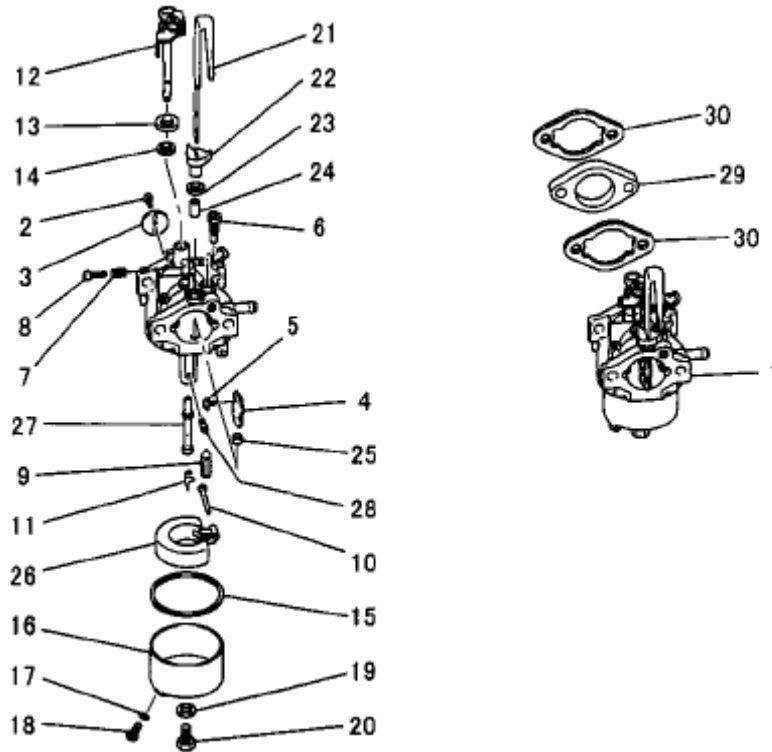

I. CARBURETOR GROUP

Number	Part Number	Parts Name	Number Required	Remarks
13	KK13023DB031	Packing	1	
14	KK12008AE016	Seal	1	
15	KK13018AA014	Packing	1	
16	KK13023DB015	Chamber, Float	1	Incl. No. 17, 18
17	KK13018AB029	Packing	1	
18	KK13023DB029	Bolt	1	
19	KK12008AE026	Packing	1	
20	KK13018AA017	Bolt	1	
21	KK12015DX017	Lever, Choke	1	
22	KK12008AE018	Ring	1	
23	KK12008AE019	Seal	1	
24	KK12008AE020	Ring	1