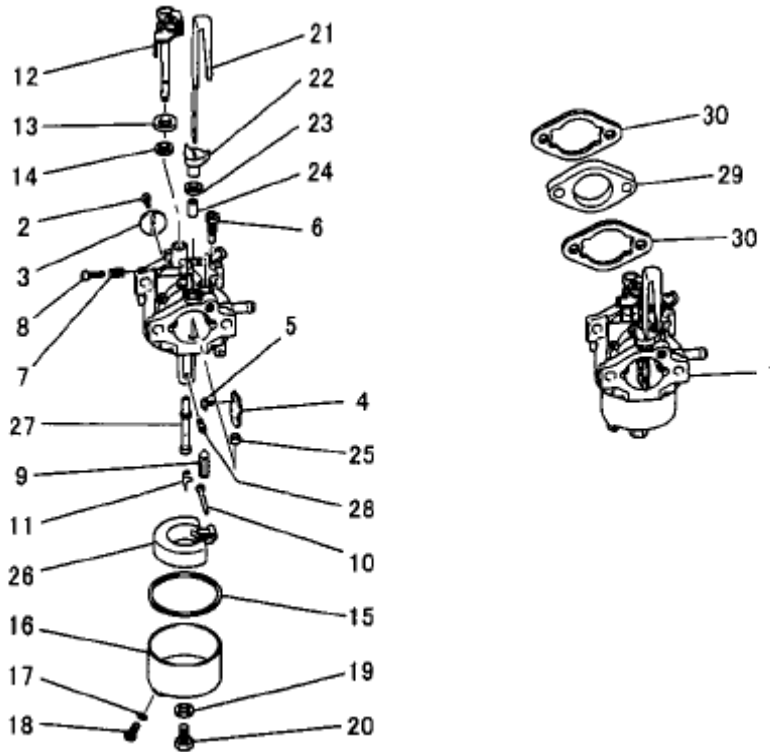

I. CARBURETOR GROUP

Number	Part Number	Parts Name	Number Required	Remarks
25	KK12008AE021	Ring	1	
26	KK12008AE013	Float	1	
27	KK74524BD004	Nozzle, Main	1	
28	KK74525CA700	Jet, Main	1	
29	KK33005AA	Insulator	1	
30	KW34029AA	Gasket, Carburetor	2