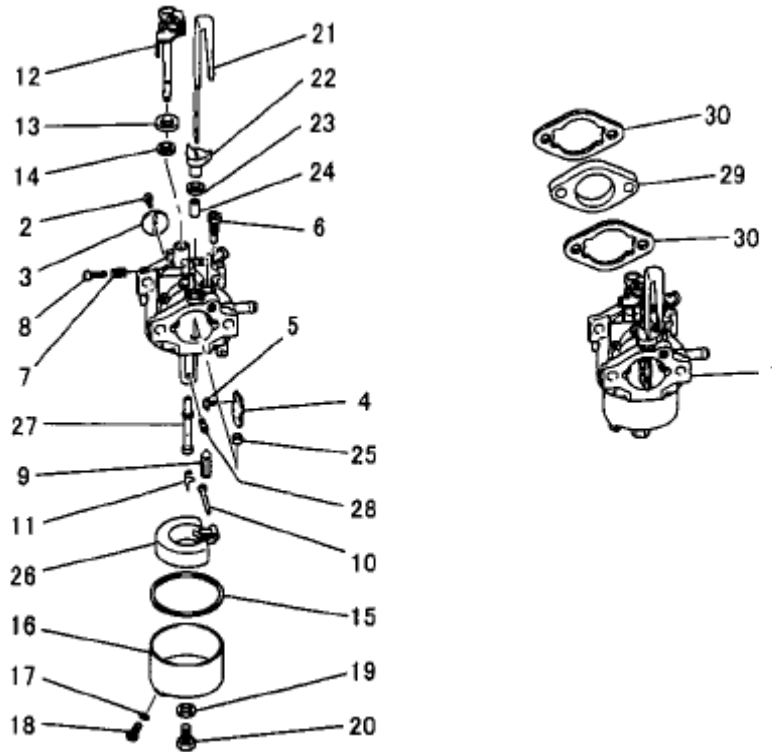

I. CARBURETOR GROUP

Number	Part Number	Parts Name	Number Required	Remarks
1	KK13035AB	Carburetor (F)	1	Incl. No. 2-28
2	KK15016AA003	Screw	1	
3	KK13020AB003	Valve, Throttle	1	
4	KK13018AA004	Valve, Choke	1	
5	KK15016AA005	Screw	2	
6	KK74508BA350	Jet, Pilot	1	
7	KK13018AA026	Spring	1	
8	KK13025AA010	Screw	1	
9	KK13030DB001	Valve, Needle	1	
10	KK12008AE012	Pin	1	
11	KK12008AE011	Clip	1	
12	KK13023DB112	Shaft, Throttle	1