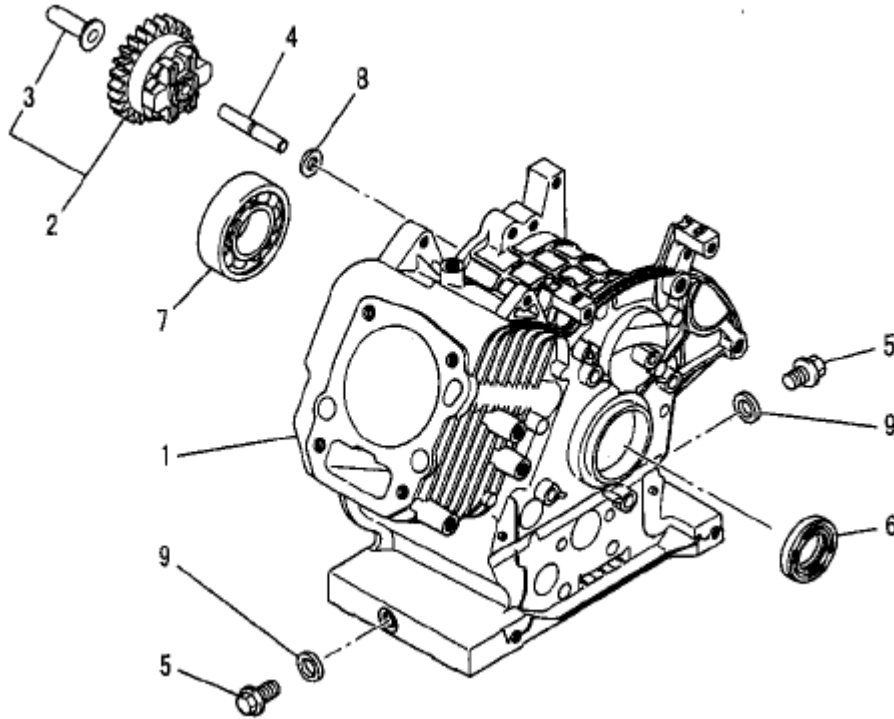

A. CYLINDER BLOCK GROUP

Number	Part Number	Parts Name	Number Required	Remarks
1	KB44011CA	Cylinder Block	1	
2	KG01003BA	Governor Gear Assy.	1	Incl. No. 3
3	KG14004AA	Slider, Gov	1	
4	KG22004AA	Shaft, Gov	1	
5	KL22003AA	Plug, Drain	2	
6	KW25007AA	Oil Seal	1	
7	S111X62X050	Bearing, Ball	1	#6205
8	W200H06	Washer	1	
9	KW39070AA	Gasket	2