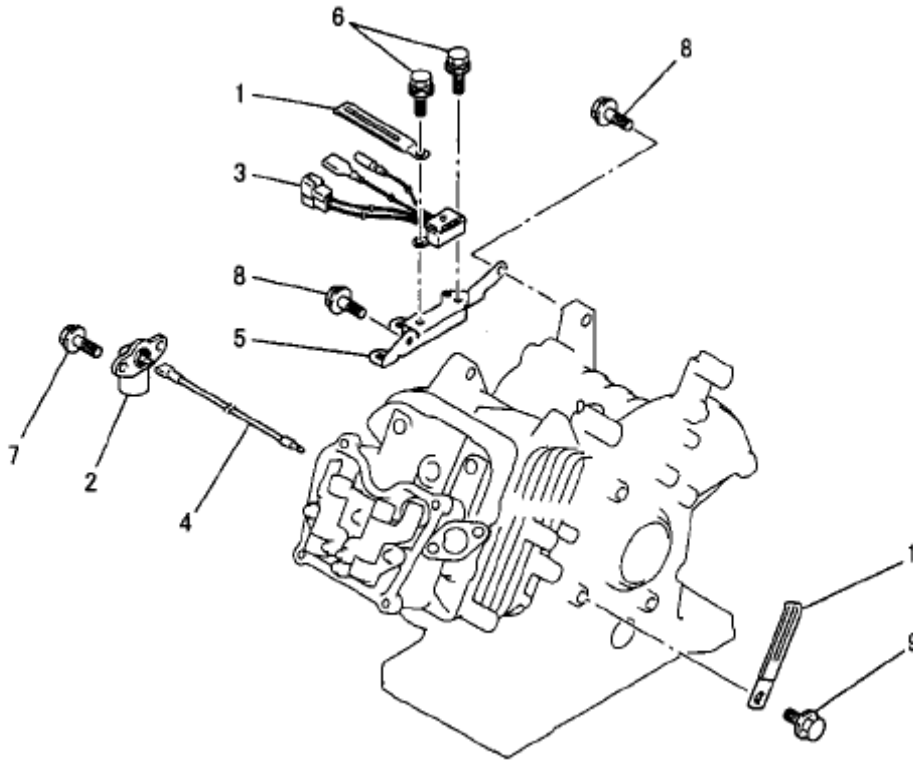

W. OIL SENSOR GROUP

Number	Part Number	Parts Name	Number Required	Remarks
1	FR64917	Clamp	2	
2	KE09033AA	Sensor, Oil	1	
3	KE33005BA	Unit, Sensor	1	
4	KE90013BA	Wire, Lead	1	
5	KE90204AA	Bracket, Unit	1	
6	B070A05X010	Bolt and Washer	2	
7	B800A06X012	Bolt, Flange	2	
8	B805B06X012	Bolt, Flange	2	
9	KU12030AA	Bolt, Flange	1