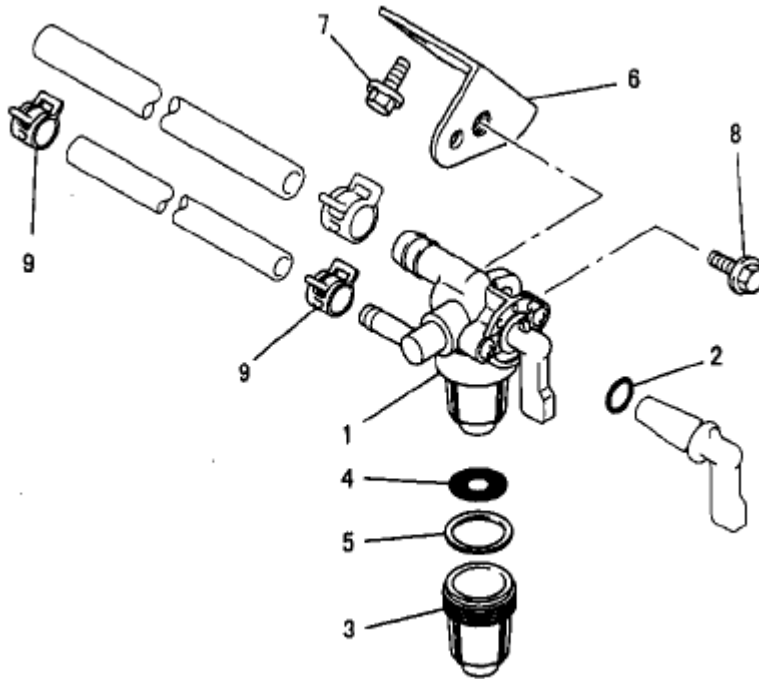

N. COCK GROUP

Number	Part Number	Parts Name	Number Required	Remarks
1	KF31025AA	Cock, Fuel	1	Incl. No. 2-5
2	KF31010AA001	O-Ring	1	
3	KF31010AA002	Cup	1	
4	KF31018AA003	Filter, Fuel	1	
5	KF31010AA004	Packing	1	
6	KF90136AA	Bracket, Fuel Cock	1	
7	B800A06X008	Bolt, Flange	2	
8	B800A06X012	Bolt, Flange	1	
9	FR53226	Clip	2