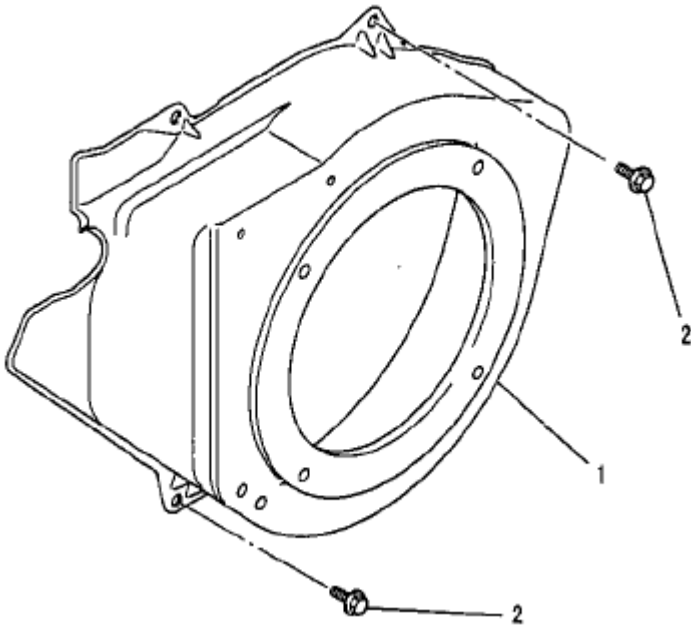

K. FAN COVER GROUP

Number	Part Number	Parts Name	Number Required	Remarks
1	KH28005JA	Cover, Fan	1	
2	B805B06X012	Bolt, Flange	4