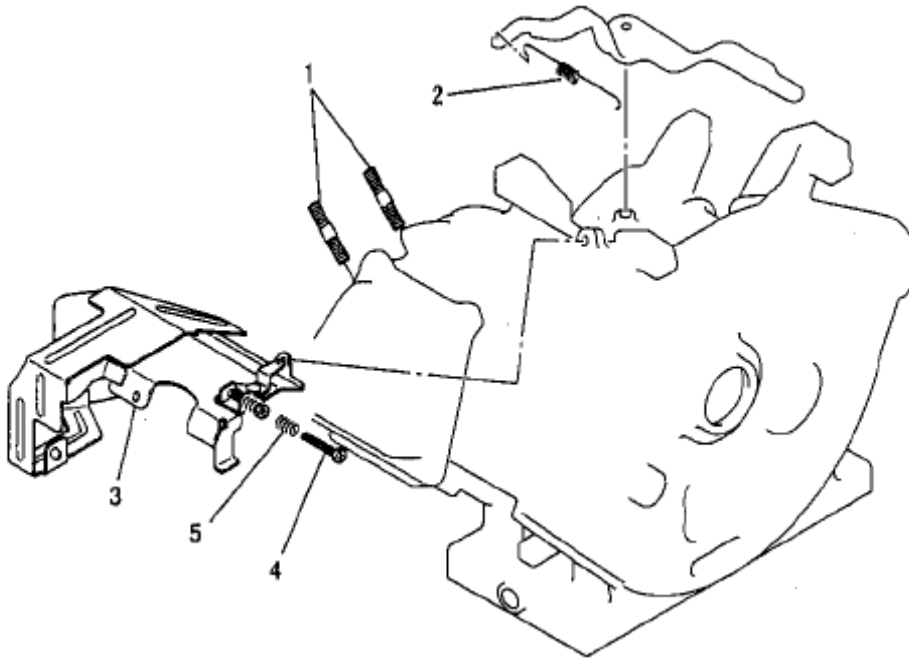

1. BOLT, CLAMP, COVER ETC.

Number	Part Number	Parts Name	Number Required	Remarks
1	B155B08X020	Bolt, Stud	2	
2	KG34017FA	Spring, Gov	1	
3	KH40050AA	Cover, Top	1	Incl. No. 4, 5
4	KU14032AA	Bolt	1	
5	KU80017AA	Spring	1