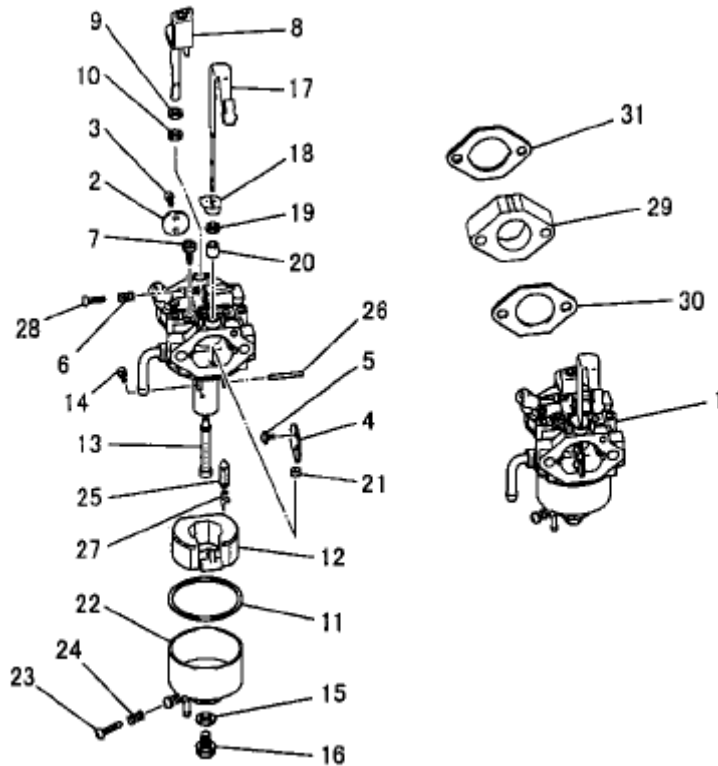

I. CARBURETOR GROUP

Number	Part Number	Parts Name	Number Required	Remarks
13	KK74524BB031	Nozzle, Main	1	
14	KK74525CC000	Jet, Main	1	
15	KK15003AE018	Packing	1	
16	KK15003AE019	Bolt	1	
17	KK15012AB020	Lever, Choke	1	
18	KK12008AE018	Ring	1	
19	KK12008AE019	Seal	1	
20	KK12008AE020	Ring	1	
21	KK15003AE024	Ring	1	
22	KK15005DA025	Chamber, Float	1	Incl. No. 23, 24
23	KK15001AA018	Screw	1	
24	FA27080XX003	Spring	1