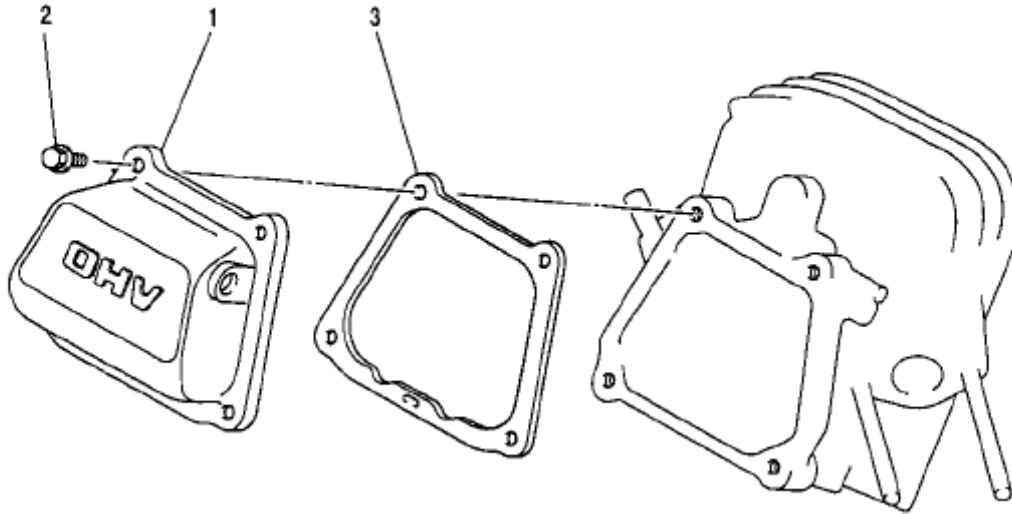

C. HEAD COVER GROUP

Number	Part Number	Parts Name	Number Required	Remarks
1	KC09004AA	Cover, Head	1	
2	B805B06X012	Bolt, Flange	4	
3	KW33003AA	Gasket, Head Cover	1