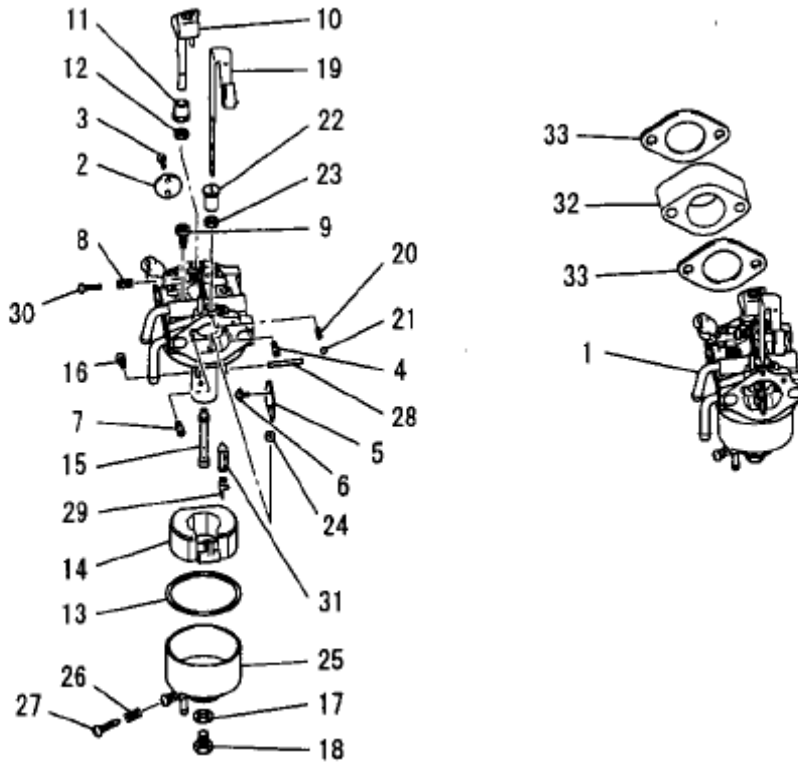

I. CARBURETOR GROUP

Number	Part Number	Parts Name	Number Required	Remarks
13	KK15003AE014	Packing	1	
14	KK15003AE015	Float	1	
15	KK74524BA027	Nozzle, Main	1	
16	KK74525CA075	Jet, Main	1	
17	KK15003AE018	Packing	1	
18	KK16009AA019	Bolt	1	
19	KK16009AB020	Lever, Choke	1	
20	FR45930XX015	Spring	1	
21	FR45930XX016	Ball, Steel	1	
22	KK13002AA017	Ring	1	
23	KK13002AA028	Felt	1	
24	KK15003AE024	Ring	1