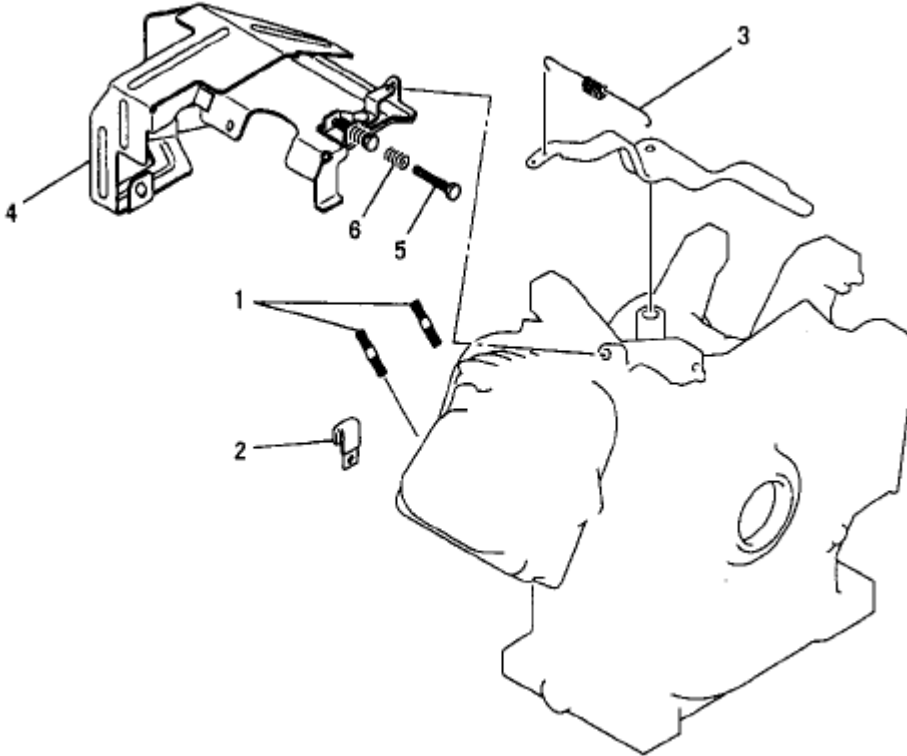

1. BOLT, CLAMP, COVER ETC.

Number	Part Number	Parts Name	Number Required	Remarks
1	B155B08X020	Bolt, Stud	2	
2	FR56780	Clamp	1	
3	KG34017HA	Spring, Gov	1	
4	KH40051AA	Cover, Top	1	Incl. No. 5, 6
5	KU14032AA	Bolt	1	
6	KU80017AA	Spring	1