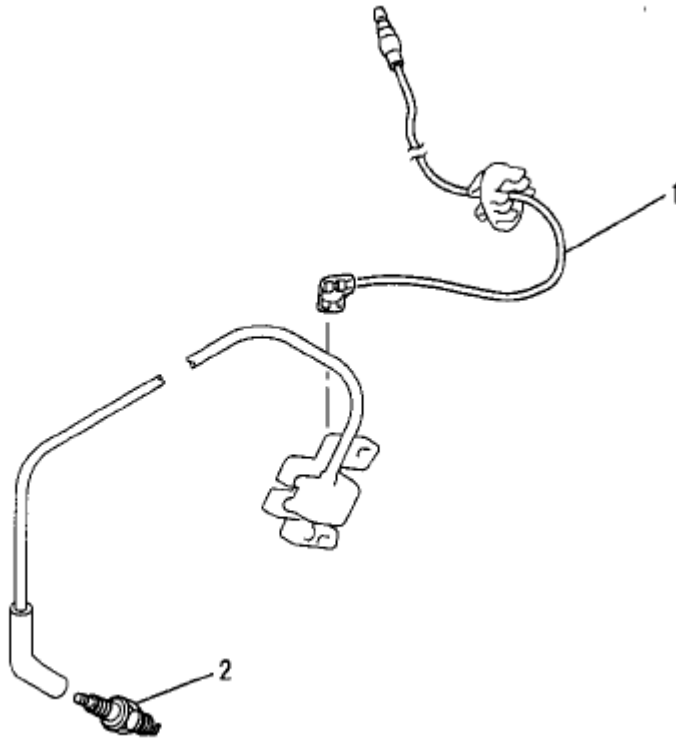

2. LEAD WIRE, PLUG

Number	Part Number	Parts Name	Number Required	Remarks
1	KE90101BA	Wire, Lead	1	
2	KE41005AA	Plug, Spark	1	BPR5ES