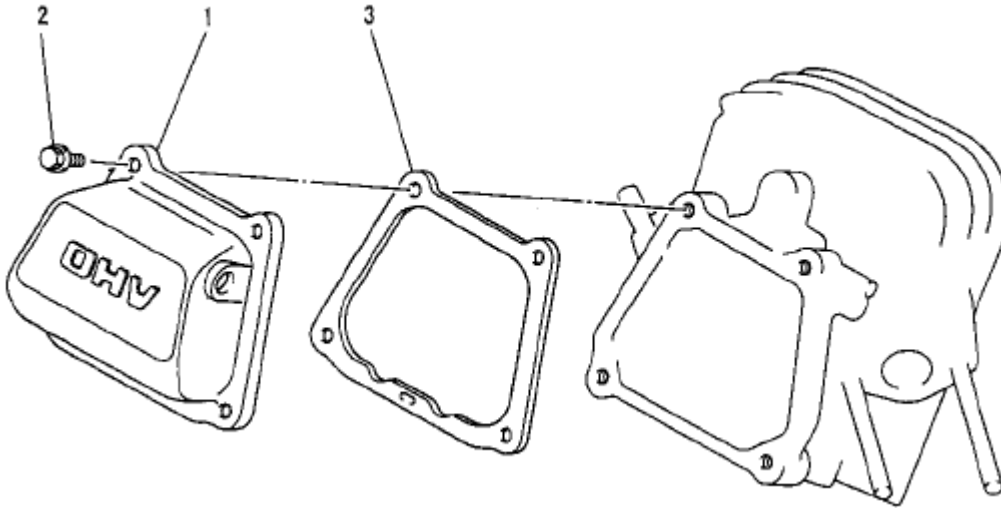

C. HEAD COVER GROUP

Number	Part Number	Parts Name	Number Required	Remarks
1	KC09004AA	Cover, Head	1	
2	B805B06X012	Bolt, Flange	4	
3	KW33003AA	Gasket, Head Cover	1