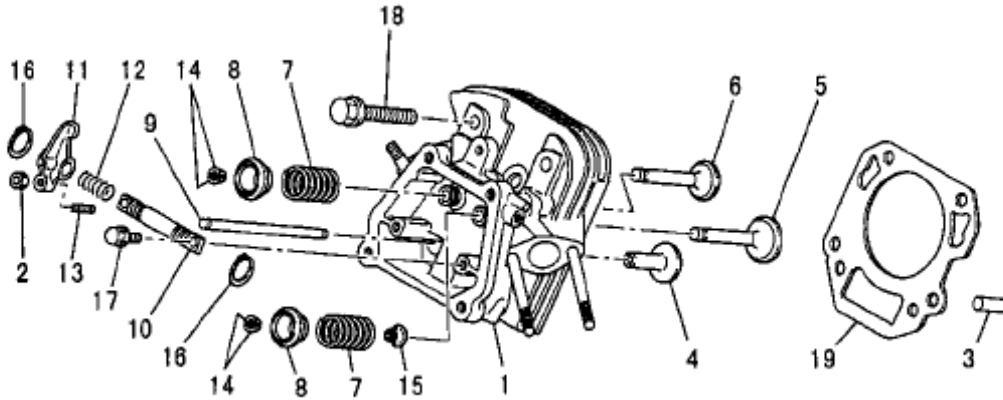

MGE Series Generators

Model

MGE6700ROU

Parts Breakdown

Remarks on Parts Catalog

1. This parts catalog contains all parts for the MITSUBISHI GENERATOR "MGE6700-ROC."
2. The figures in drawings are the index number of the parts.
3. When ordering parts, please clarify the part number and name or engine model name and give to your dealer.
4. Please note part numbers may be changed periodically without notice.

B. CYLINDER HEAD GROUP

Number	Part Number	Parts Name	Number Required	Remarks
1	KC02033AA	Cylinder Head Assembly	1	With B155B06X095
2	FR46870	Nut	2	
3	KU44001AA	Pin, Dowel	2	
4	KV25001AA	Tappet	2	
5	KV37002AA	Valve, Intake	1	
6	KV45007AA	Valve, Exhaust	1	
7	KV56001AA	Spring, Valve	2	
8	KV68002AA	Retainer, Valve Spring	2	
9	KV71007AA	Rod, Push	2	
10	KV72004AA	Shaft, Rocker Arm	1	
11	KV72005AA	Arm, Rocker	2	
12	KV72006AA	Spring, Rocker Shaft	1	

B. CYLINDER HEAD GROUP

Number	Part Number	Parts Name	Number Required	Remarks
13	KV73003AA	Screw, Adjust	2	
14	KV75007AA	Cotter	4	
15	KW21019AA	Seal, Valve Stem	1	
16	S510P12	Snap Ring	2	
17	B800B06X020	Bolt, Flange	2	
18	B800B10X065	Bolt, Flange	4	
19	KC68001AA	Gasket, Head	1	

C. HEAD COVER GROUP

Number	Part Number	Parts Name	Number Required	Remarks
1	KC09004AA	Cover, Head	1	
2	B805B06X012	Bolt, Flange	4	
3	KW33003AA	Gasket, Head Cover	1	

D. CASE COVER GROUP

Number	Part Number	Parts Name	Number Required	Remarks
1	KB67001EA	Cover, Crankcase	1	
2	KD51003AA	Shaft, Balancer	1	
3	KG01003CA	Governor Gear Assy.	1	Incl. No. 4
4	KG14004AA	Slider, Gov	1	
5	KG22004AA	Shaft, Gov	1	
6	KL21010EA	Gauge, Oil	2	Incl. No. 7
7	KW29006AA	O-Ring	2	
8	KW11006AA	Bearing, Ball	1	
9	KW29002AA	Oil Seal	1	
10	S111X62X030	Bearing, Ball	1	#6203
11	B800B08X030	Bolt, Flange	8	
12	FA28247	Spacer	1	